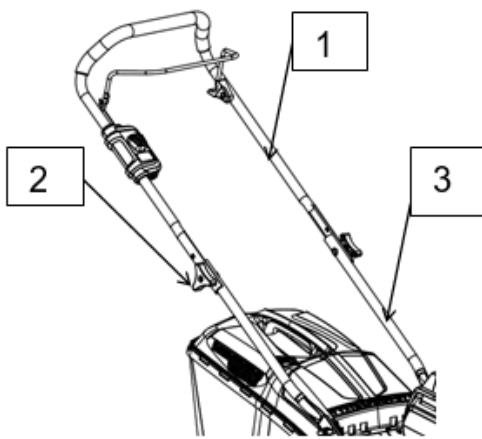

**40V LITHIUM-ION CORDLESS
LAWN MOWER
Model: E142C**

Parts Breakdown

EXPLODED VIEW AND PARTS LIST

1. Upper Handle
2. Fasten Screw
3. Lower Handle
4. Grass Catcher
5. Battery
6. Wheels

7. Switch Interlock
8. Foam Pipe
9. On/Off Switch
10. Plastic Stopper
11. Safety Key
12. Cutting Height Adjustment Ball