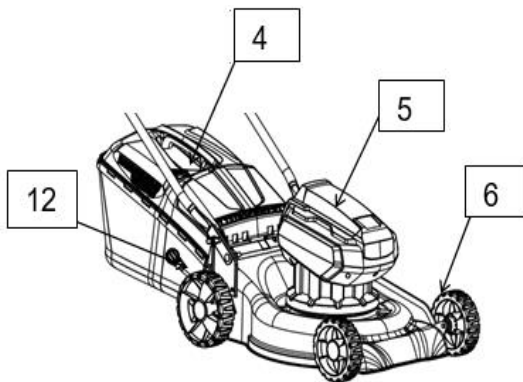

**40V LITHIUM-ION CORDLESS
LAWN MOWER
Model: E142C**

Parts Breakdown

EXPLODED VIEW AND PARTS LIST

1. Upper Handle
2. Fasten Screw
3. Lower Handle
4. Grass Catcher
5. Battery
6. Wheels

7. Switch Interlock
8. Foam Pipe
9. On/Off Switch
10. Plastic Stopper
11. Safety Key
12. Cutting Height Adjustment Ball