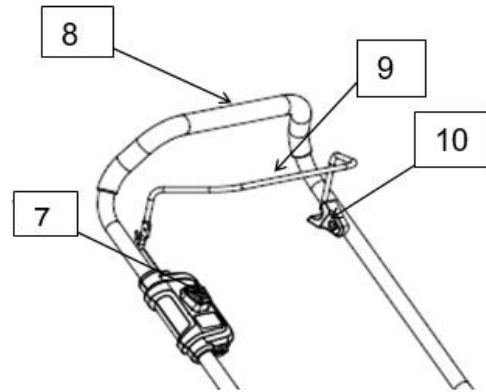

**40V LITHIUM-ION CORDLESS
LAWN MOWER
Model: E142C**

Parts Breakdown

EXPLODED VIEW AND PARTS LIST

1. Upper Handle
2. Fasten Screw
3. Lower Handle
4. Grass Catcher
5. Battery
6. Wheels

7. Switch Interlock
8. Foam Pipe
9. On/Off Switch
10. Plastic Stopper
11. Safety Key
12. Cutting Height Adjustment Ball