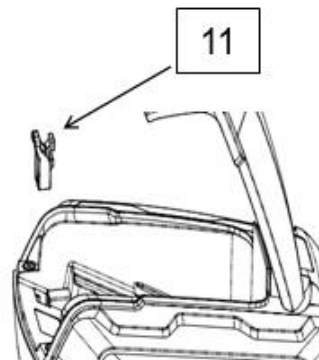

**40V LITHIUM-ION CORDLESS
LAWN MOWER
Model: E142C**

Parts Breakdown

EXPLODED VIEW AND PARTS LIST

1. Upper Handle
2. Fasten Screw
3. Lower Handle
4. Grass Catcher
5. Battery
6. Wheels

7. Switch Interlock
8. Foam Pipe
9. On/Off Switch
10. Plastic Stopper
11. Safety Key
12. Cutting Height Adjustment Ball