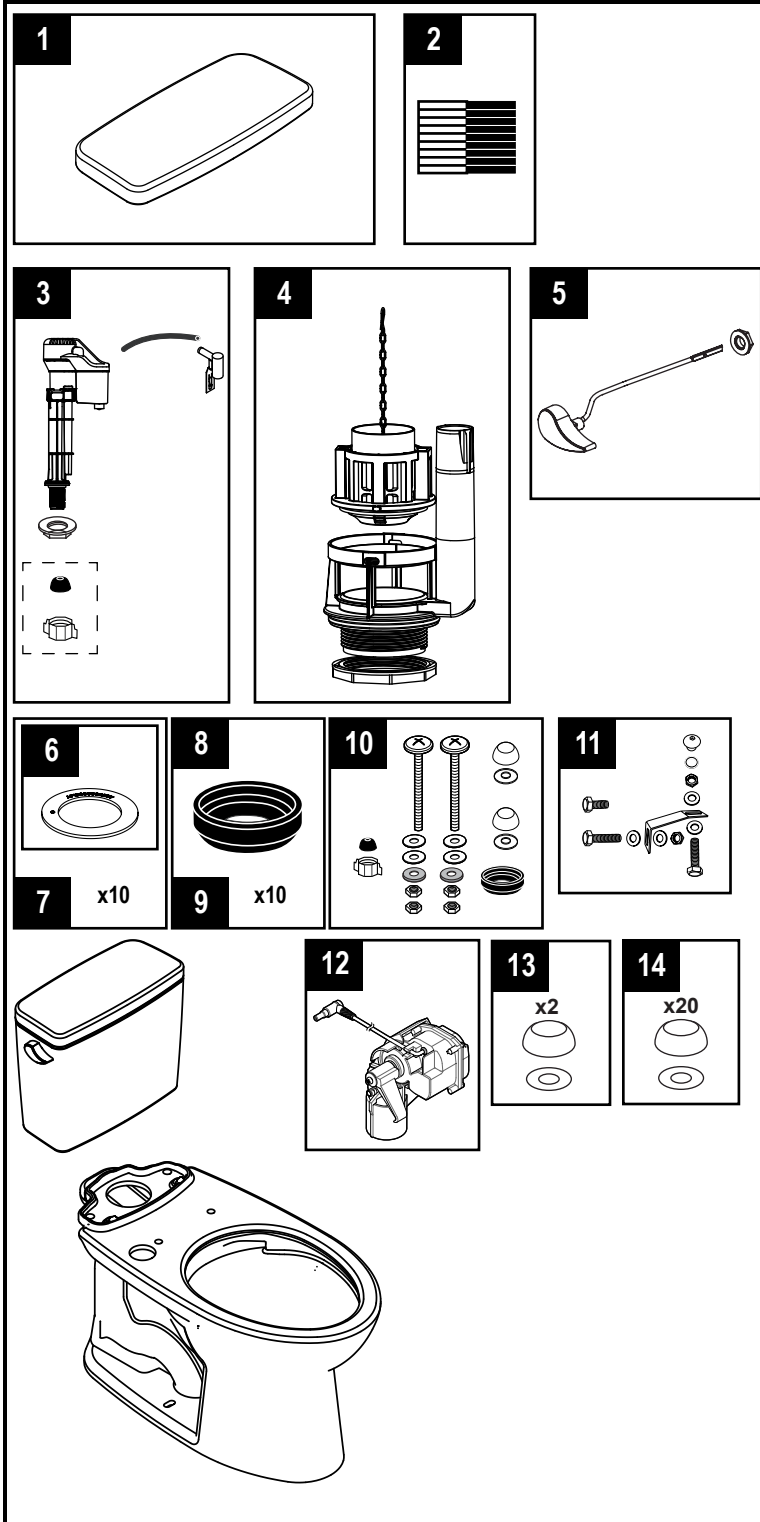

| Item | Part | Description |
|------|-------------|---|
| 1 | TCU776CR#01 | Tank Lid w/ Velcro Tape - Cotton |
| | TCU776CR#03 | Tank Lid w/ Velcro Tape - Bone |
| | TCU776CR#11 | Tank Lid w/ Velcro Tape - Colonial White |
| | TCU776CR#12 | Tank Lid w/ Velcro Tape - Sedona Beige |
| | TCU776CR#51 | Tank Lid w/ Velcro Tape - Ebony |
| 2 | THU107 | Velcro Tape |
| 3 | TSU708 | Fill Valve Assembly |
| 4 | THU825-A | Flush Valve Assembly, 1.28 GPF |
| | THU826-A | Flush Valve Assembly, 1.28 GPF (Insulated Tank) |
| 5 | THU808#CP-A | Trip Lever Handle - Chrome Plated |
| | THU808#PN-A | Trip Lever Handle - Polished Nickel |
| | THU808#BN-A | Trip Lever Handle - Brushed Nickel |
| | THU808#PB-A | Trip Lever Handle - Polished Brass |
| | THU808#RB-A | Trip Lever Handle - Oil Rubbed Bronze |
| | THU808#01-A | Trip Lever Handle - Cotton |
| | THU808#03-A | Trip Lever Handle - Bone |
| | THU808#11-A | Trip Lever Handle - Colonial White |
| | THU808#12-A | Trip Lever Handle - Sedona Beige |
| | THU808#51-A | Trip Lever Handle - Ebony |
| | THU820#01-A | Trip Lever Right Handle - Cotton |
| | THU820#CP-A | Trip Lever Right Handle - Chrome Plated |
| | THU820#PN-A | Trip Lever Right Handle - Polished Nickel |
| | THU820#BN-A | Trip Lever Right Handle - Brushed Nickel |
| | THU820#PB-A | Trip Lever Right Handle - Polished Brass |
| 6 | THU407 | Flush Valve Seal Gasket - 1pc |
| 7 | THU370 | Flush Valve Seal Gasket - 10pc |
| 8 | 9BU024E | Tank to Bowl Gasket - 1pc |
| 9 | THU131 | Tank to Bowl Gasket - 10pc |
| 10 | THU828#01-A | Tank to Bowl Mounting Hardware - Cotton |
| | THU828#03-A | Tank to Bowl Mounting Hardware - Bone |
| | THU828#11-A | Tank to Bowl Mounting Hardware - Colonial White |
| | THU828#12-A | Tank to Bowl Mounting Hardware - Sedona Beige |
| | THU828#51-A | Tank to Bowl Mounting Hardware - Ebony |
| 11 | THU089 | Bolt Down Set |
| 12 | THU767 | Autoflush Unit |
| 13 | THU044S#XX | Bolt Cap Set - (1 Toilet) |
| 14 | THU098#XX | Bolt Cap Set - (10 Toilets) |