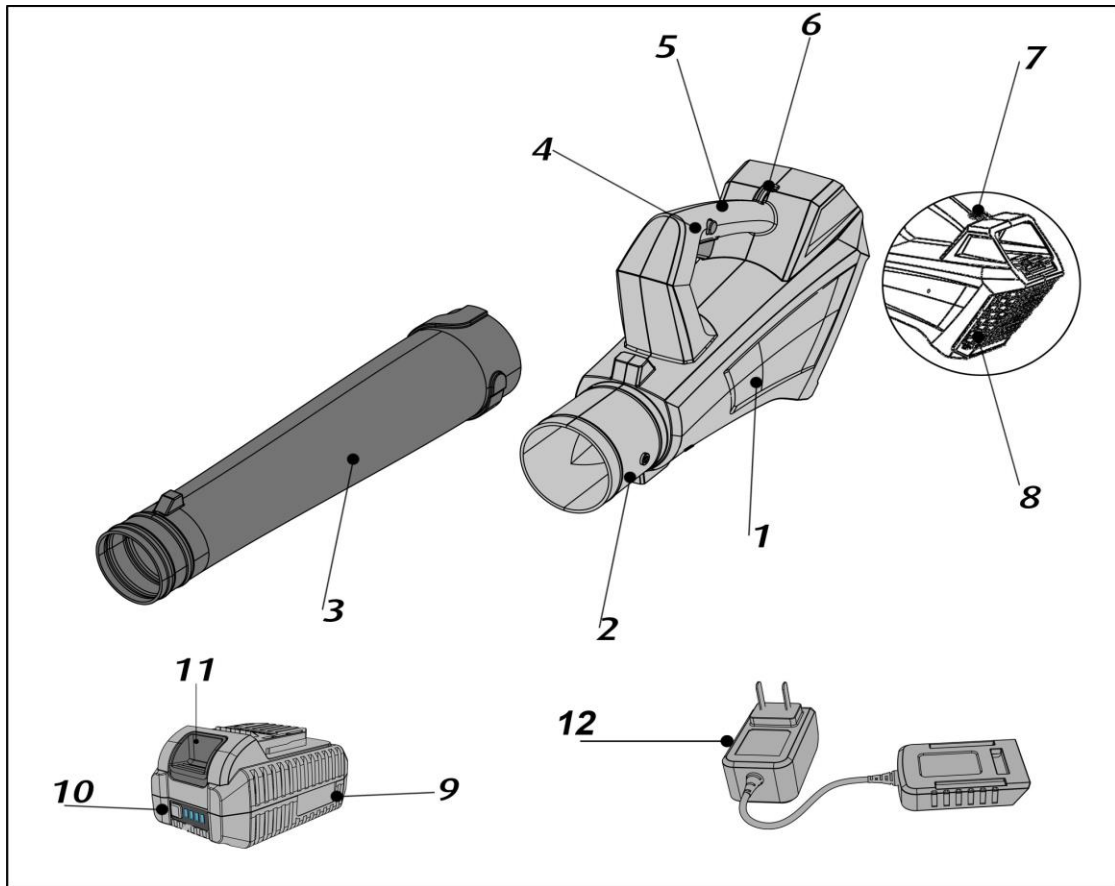

40V LITHIUM-ION CORDLESS LEAF BLOWER

Model: EB430D

Parts List

- 1. Housing
- 2. Connecting Piece
- 3. Blow Pipe
- 4. Switch
- 5. Handle
- 6. Fastening Loop

- 7. Insertion slot for battery
- 8. Ventilation openings
- 9. Battery (EB20)
- 10. LED state of charge indicator
- 11. Release button for battery
- 12. Battery charger (EBC05)