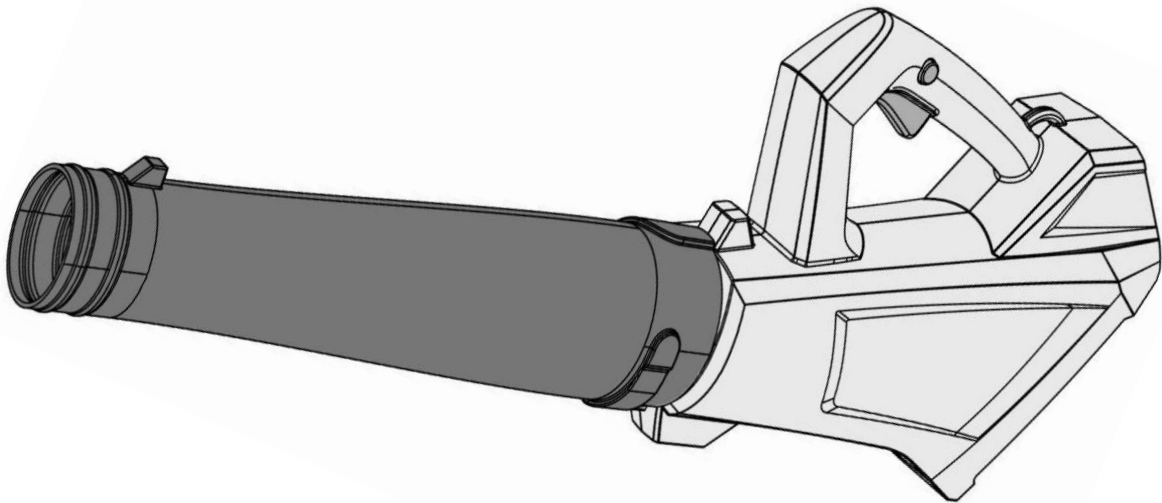

40V LITHIUM-ION CORDLESS LEAF BLOWER

Model: EB430D

Parts List

- 1. Housing
- 2. Connecting Piece
- 3. Blow Pipe
- 4. Switch
- 5. Handle
- 6. Fastening Loop

- 7. Insertion slot for battery
- 8. Ventilation openings
- 9. Battery (EB20)
- 10. LED state of charge indicator
- 11. Release button for battery
- 12. Battery charger (EBC05)