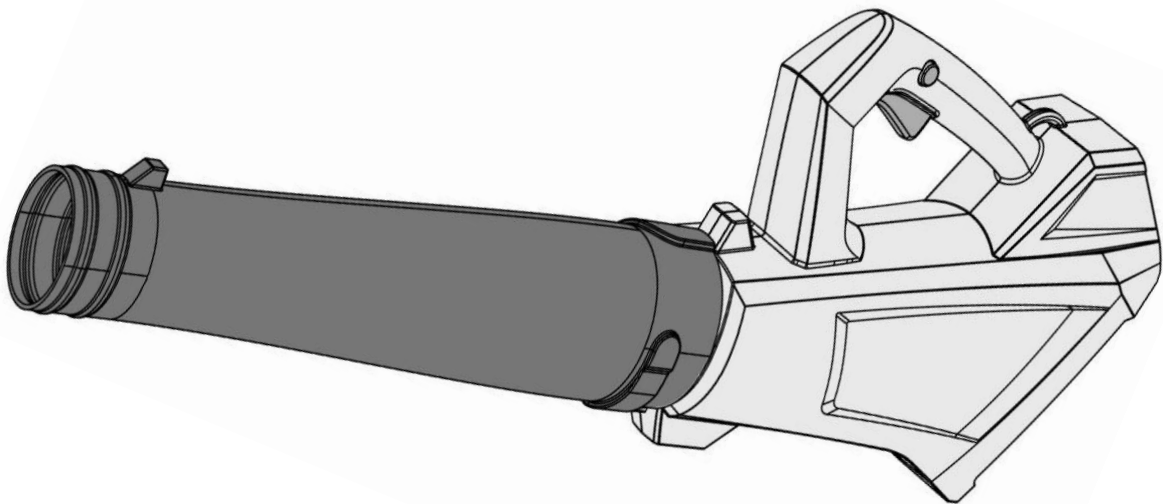

---

**40V LITHIUM-ION CORDLESS LEAF BLOWER**

Model: EB430D

**Specification Sheet**

Technical information for the Swift EB430D leaf blower.

<b>Tool</b>	Leaf Blower
<b>Model</b>	E430D
<b>Rated Voltage</b>	40V DC
<b>Max Air Volume</b>	7 m <sup>3</sup> /min
<b>Max Air Speed</b>	39m/s
<b>Weight (without EP40 battery pack)</b>	4.19 lbs. (1.9 kg)
<b>Sound pressure level</b>	93.8 dB(A), K=3.0
<b>Vibration Uncertainty K= 1.5m/s<sup>2</sup></b>	< 1.3m/s <sup>2</sup>
<b>Battery Pack</b>	Lithium Ion – EB20
<b>Battery Charger</b>	EBC05