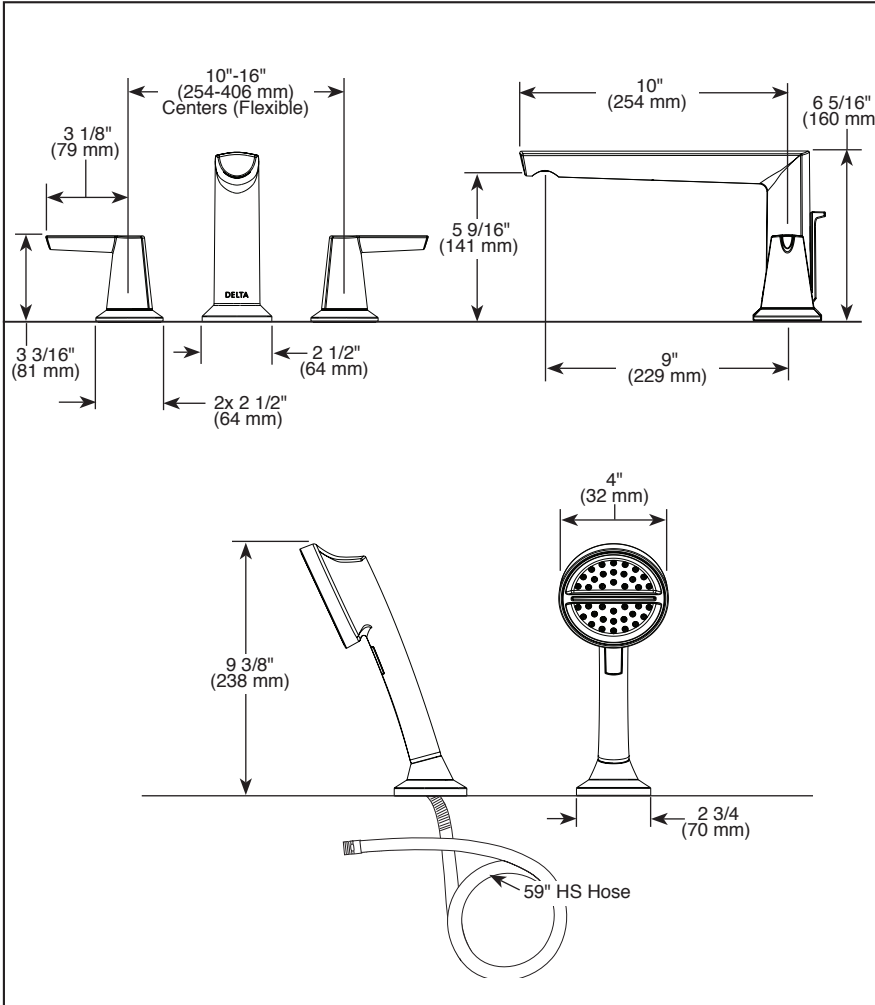

Submitted Model No.: _____

Specific Features: _____

▲ Designate proper finish suffix

see what Delta can do™

ROMAN TUB/WHIRLPOOL FAUCET TRIM

- Galeon™ Bath Collection
- Three Hole Installation (T2771 Series)
- Four Hole Installation (T4771 Series)

FEATURES:

- Lumicoat™ Finish (-PR models only)
- Lumicoat™ Finishes easily wipe clean without cleaners and chemicals on the products most commonly touched areas

STANDARD SPECIFICATIONS:

- Temperature and volume controlled with handles
- Rough-In kit must also be ordered to complete installation
 - R4707 for four hole
 - R2700 or R2707 for three hole
 - RP23601 for three hole 10" fixed installation
 There are separate specification sheets on each rough-in kit if more details are required.
- Hand shower includes certified double check valves for backflow prevention (T4771)
- Hand shower max flow rate 1.75 gpm @ 80 psi, 6.6 L/min @ 550 kPa
- Hot/cold indicators