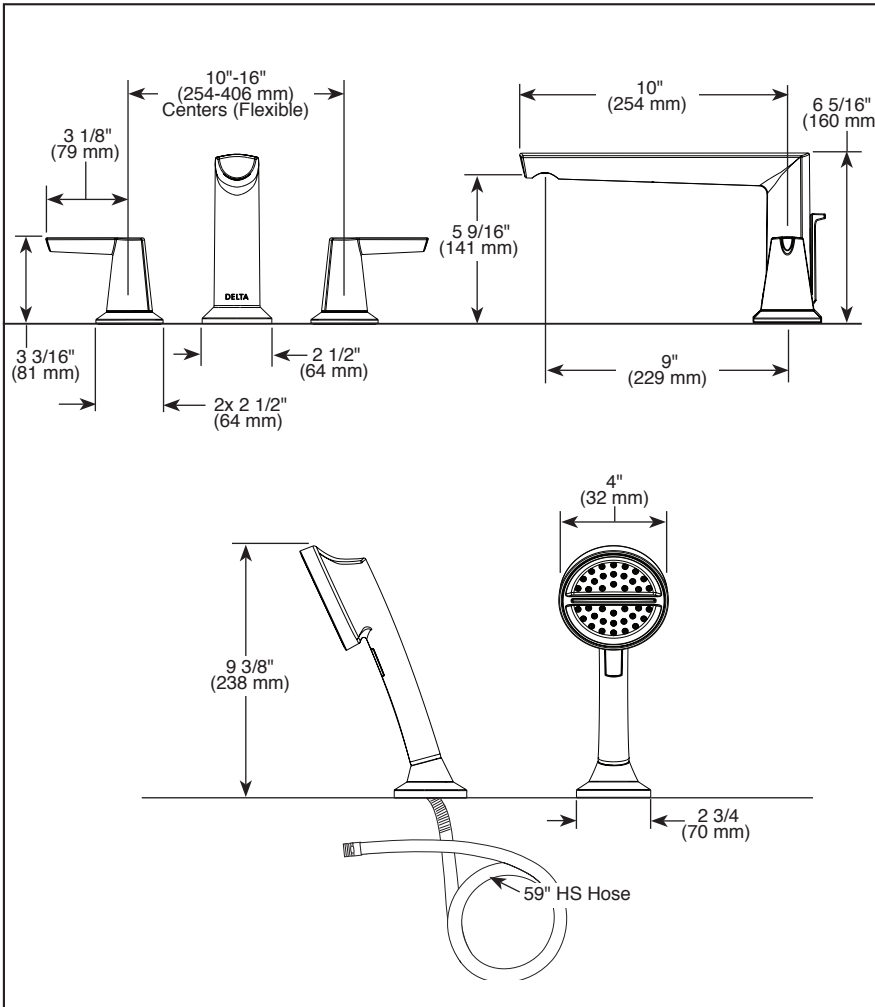

Submitted Model No.: _____

Specific Features: _____

▲ Designate proper finish suffix

see what Delta can do™

ROMAN TUB/WHIRLPOOL FAUCET TRIM

- Galeon™ Bath Collection
- Three Hole Installation (T2771 Series)
- Four Hole Installation (T4771 Series)

FEATURES:

- Lumicoat™ Finish (-PR models only)
- Lumicoat™ Finishes easily wipe clean without cleaners and chemicals on the products most commonly touched areas

STANDARD SPECIFICATIONS:

- Temperature and volume controlled with handles
- Rough-In kit must also be ordered to complete installation
 - R4707 for four hole
 - R2700 or R2707 for three hole
 - RP23601 for three hole 10" fixed installation
 There are separate specification sheets on each rough-in kit if more details are required.
- Hand shower includes certified double check valves for backflow prevention (T4771)
- Hand shower max flow rate 1.75 gpm @ 80 psi, 6.6 L/min @ 550 kPa
- Hot/cold indicators