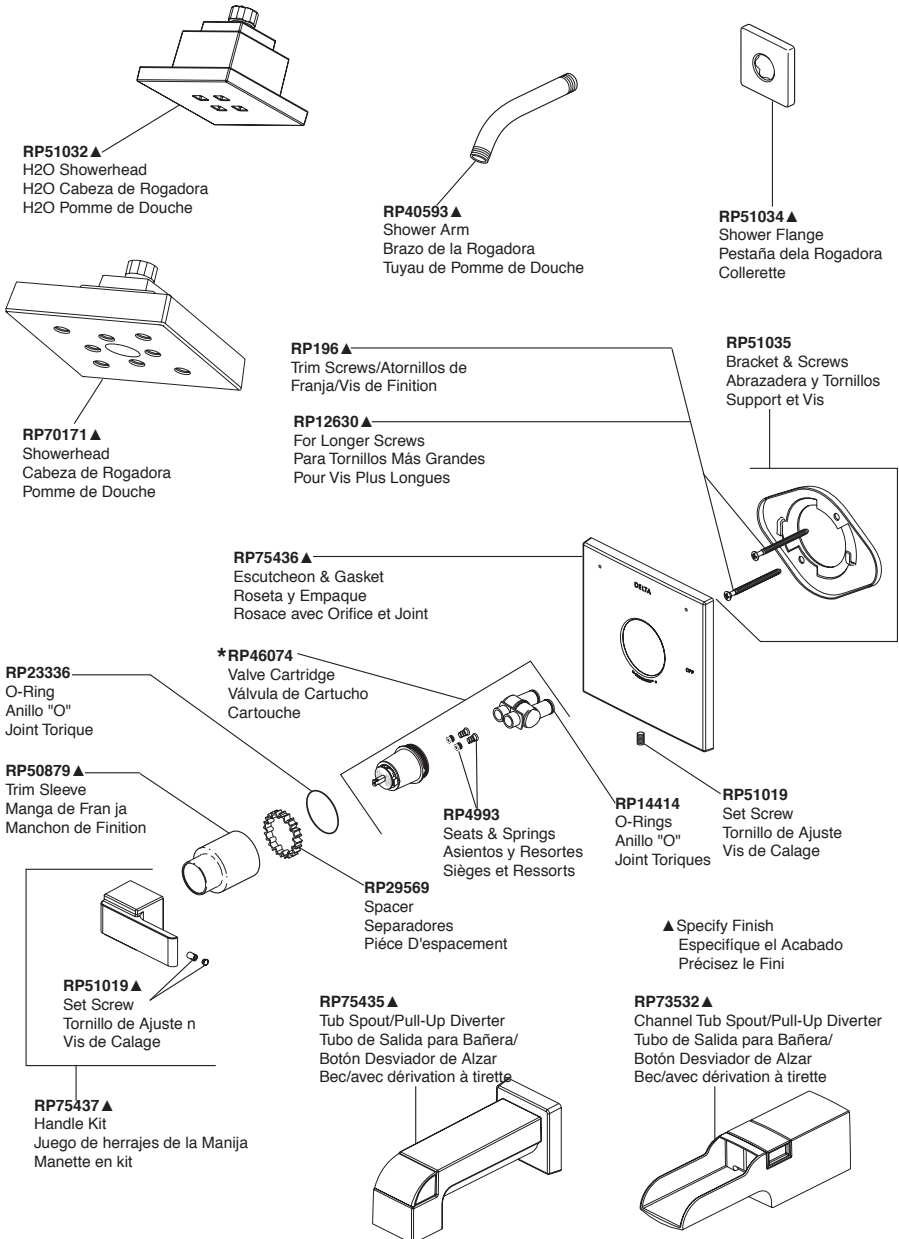

**T14067, T14267, T14267-H2O, T14267-LHD, T14467,
T144667-H2O, T14467-LHD Models / Modelos / Modèles**