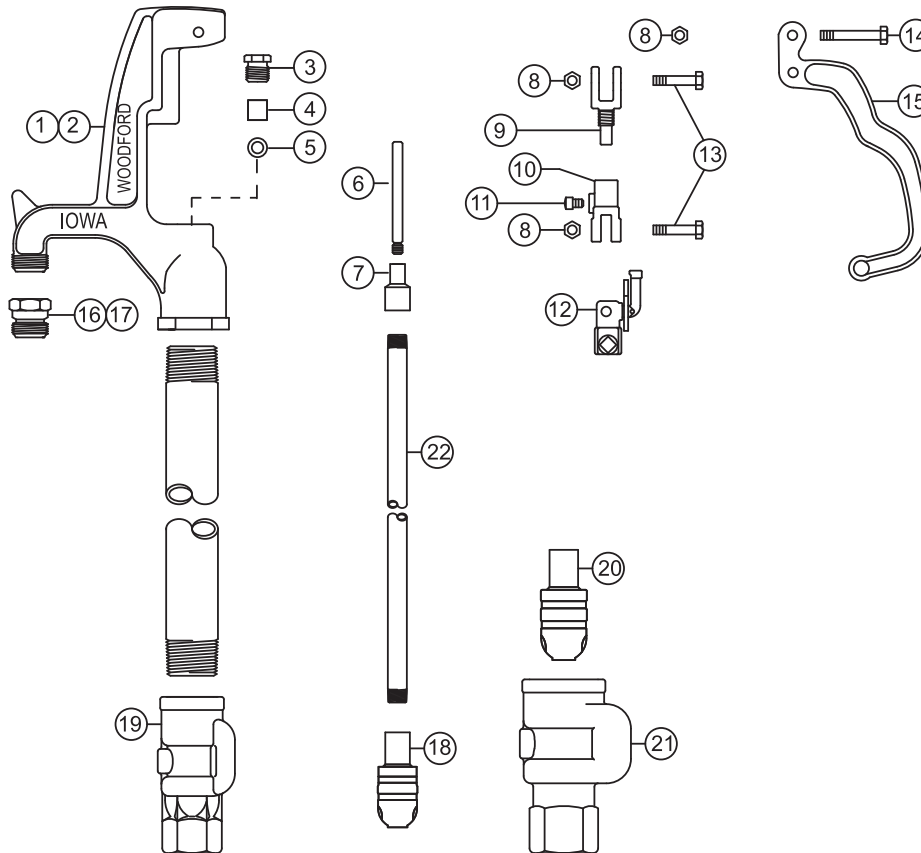

### MODEL Y34 & Y1 PARTS LIST

ITEM	PART#	DESCRIPTION
	15003	Y34 Head Assembly (Includes Items 1, 3-16)
	15001	Y1 Head Assembly (Includes Items 2, 3-15 & 17)
1	15004	Y34 Head with 3/4" Nozzle
2	15002	Y1 Head with 3/4" Nozzle
3	10100	Packing Nut
4	10101	Packing
5	10102	Packing Support Washer
6	10104	Brass Rod Stem
7	10011	Reducing Coupling
8	10206	Hex Nut (3)
9	10009	Upper Link
10	15007	Lower Link (Includes Item 11)
11	10019	Set Screw (2)
12	15008	Cam & Clevis Assembly
13	10020	Link Bolt (2)
14	10021	Lever Bolt
15	10008	Lever
16	10004	3/4" Brass Hose Nozzle (Standard)
17	10007	1" Brass Hose Nozzle (Optional)
18	10105	Y34 Plunger
19	10018	Y34 Valve Body (3/4" NPT Inlet)
20	10106	Y1 Plunger
21	10017	Y1 Valve Body (1" NPT Inlet)

ITEM	PART#	DESCRIPTION
22	<b>Y34 &amp; Y1 OPERATING PIPE (Bury Depth &amp; Length)</b>	
	10023	1' Bury (35 1/2" Long)
	10024	2' Bury (47 1/2" Long)
	10025	3' Bury (59 1/2" Long)
	10026	4' Bury (71 1/2" Long)
	10027	5' Bury (83 1/2" Long)
	10028	6' Bury (95 1/2" Long)
	10029	7' Bury (107 1/2" Long)
	10030	8' Bury (119 1/2" Long)
	10089	9' Bury (131 1/2" Long)
	10090	10' Bury (143 1/2" Long)
	RK-Y34	Repair Kit (Includes Items 3-6 & 18)
	RK-Y1	Repair Kit (Includes Items 3-6 & 20)
	RK-YHL	Repair Kit (Includes Items 8-14)