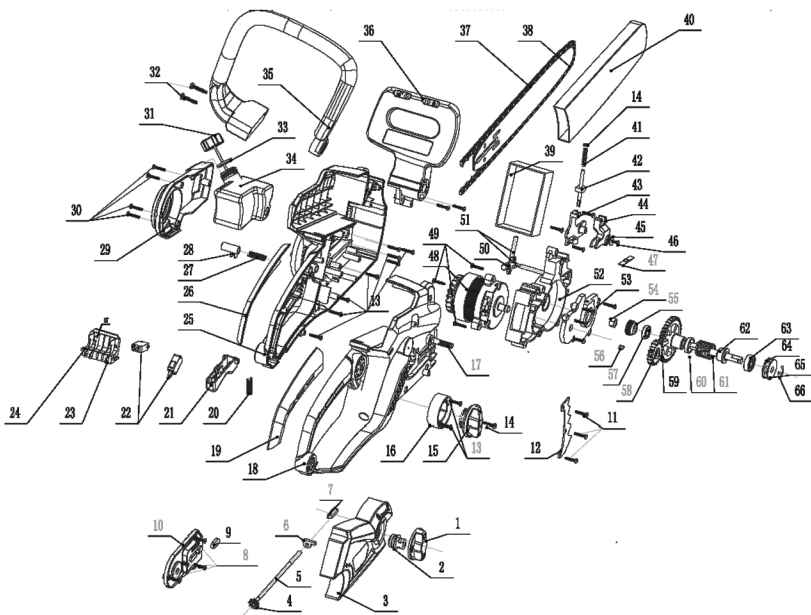

Parts Breakdown

For Service or Questions

1-800-876-3009

www.redbacktools.com

email us at support@redbacktools.com

EA218 PART LIST

Number	part no.	Title	qty
1	20040080046	Tension nut	1
2	70030580000	Tension shaft	1
3	20670020000	Upper cover	1
4	70670200000	Tension gear	1
5	70220040000	Tension bar	1
6	70220050000	Tension rod	1
7	21110020000	Seal washer	1
8	60170680000	Self tapping screw	6
9	60370160000	Linear Seal washer	1
10	70080190000	Output shaft	1
11	60170190000	Self tapping screw	3
12	70670210000	Bumper spike	1
13	60170670000	Self tapping screw	30
14	60070120000	Self tapping screw	1
15	20040090046	Tension knob	1
16	20040100046	Tension knob bracket	1
17	70220030000	Stator	1
18	21060090000	Right housing	1
19	21060100530	Soft rubber	1
20	60380370000	Switch spring	1
21	20470020046	Switch board	1
22	30080030000	Switch	2
23	70630150000	Connection clip	2
24	20800140000	Plug in board	1