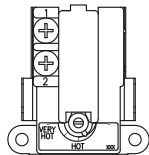

BOTTOM LOCATION

- Double element water heater, non-simultaneous single phase operation

59T