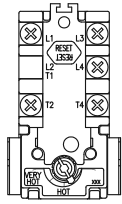

TOP LOCATION

- Double element water heater, non-simultaneous single phase and three phase operation.

89T33

TOP LOCATION

- Double element water heater, simultaneous operation.

BOTTOM LOCATION

- Single element water heater.
- Double element water heater, non-simultaneous three phase operation.
- Double element water heater, simultaneous operation.