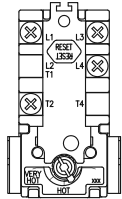

BOTTOM LOCATION

- Single element water heater.
- Double element water heater, non-simultaneous three phase operation.
- Double element water heater, simultaneous operation.

89T13