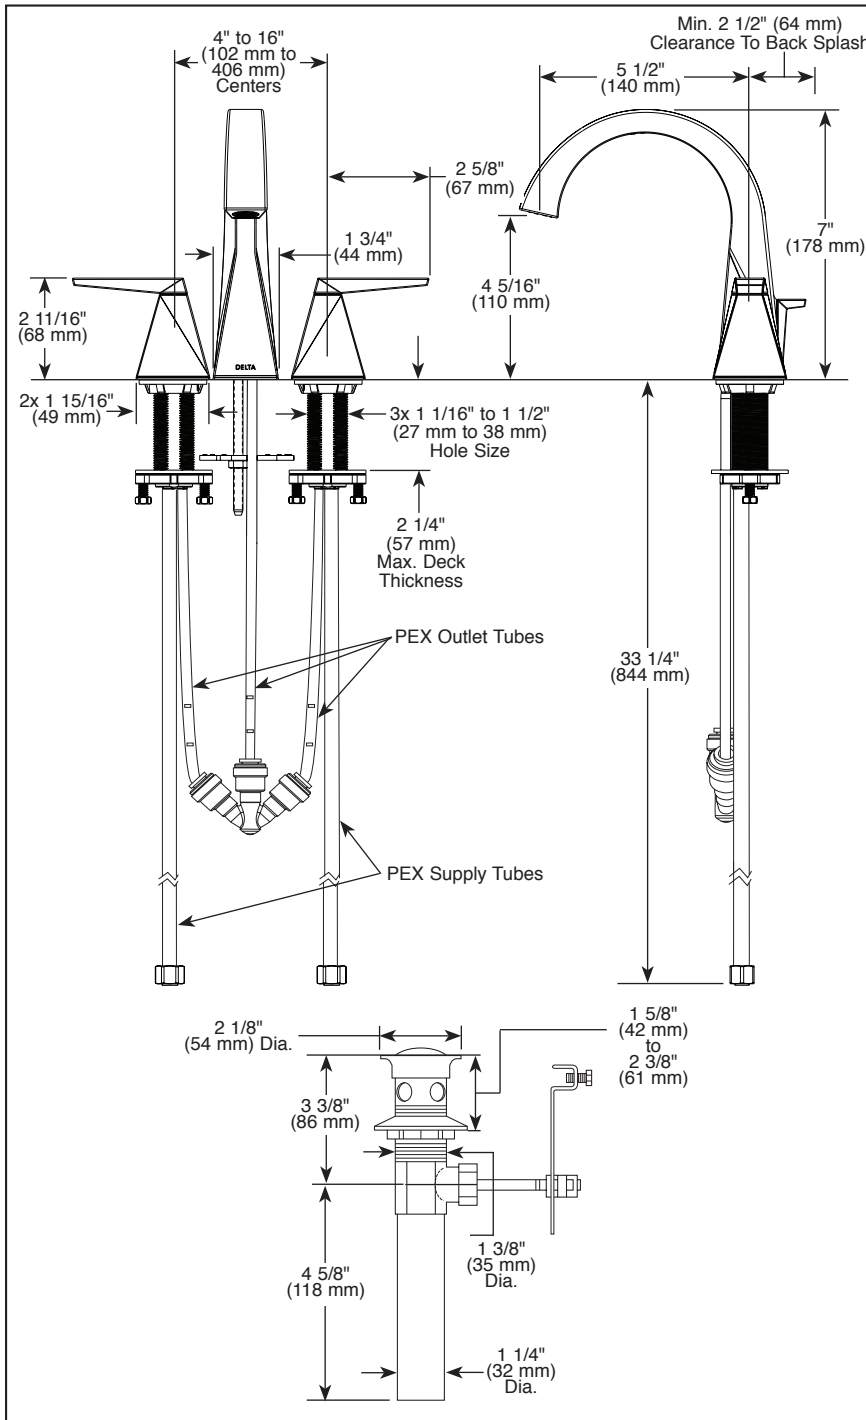

Submitted Model No.: _____

Specific Features: _____

▲ Designate proper finish suffix

Delta reserves the right (1) to make changes in specifications and materials, and (2) to change or discontinue models, both without notice or obligation. Dimensions are for reference only. See current full-line price book or www.deltafaucet.com for finish options and product availability.

DSP-L-35546-MPU-DST Rev. C

see what Delta can do™

BATHROOM FAUCET

- Trillian™ Collection
- Two Handle Widespread Deck Mount

FEATURES:

- DIAMOND Seal® Technology
- Lumicoat™ Finish (-PR models only)
- Lumicoat™ Finishes easily wipe clean without cleaners and chemicals on the products most commonly touched areas

STANDARD SPECIFICATIONS:

- Max flow rate 1.2 gpm @ 60 psi, 4.5 L/min @ 414 kPa
- Three hole mount
- Solid brass fabricated end valve
- 1/4 turn stops
- Hot and cold stems are interchangeable
- Diamond coated ceramic cartridge
- 3/8" O.D. straight PEX supply tubes
- Models have metal drain with pop-up type fitting with plated flange and stopper