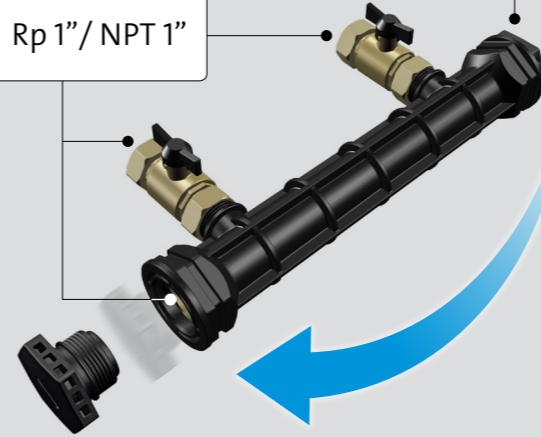

SCALA1

TWIN CONNECTION

<http://qr.grundfos.com/i/99735528>

be
think
innovate

GRUNDFOS 

 Rp 1"/NPT 1"

<http://qr.grundfos.com/i/99735528>

1