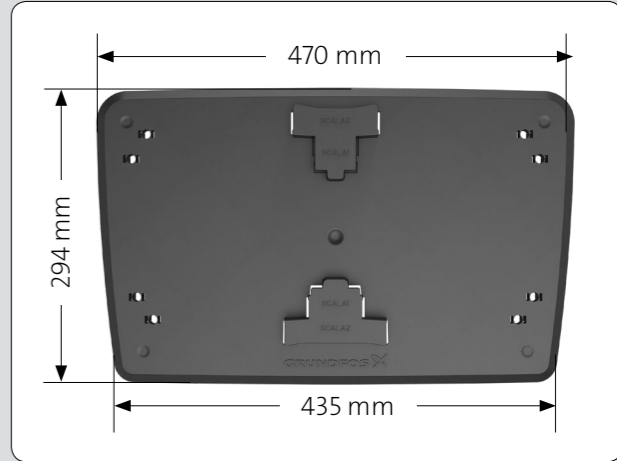

SCALA1

TWIN CONNECTION

<http://qr.grundfos.com/i/99735528>

be
think
innovate

GRUNDFOS 

 Rp 1"/NPT 1"

<http://qr.grundfos.com/i/99735528>

1