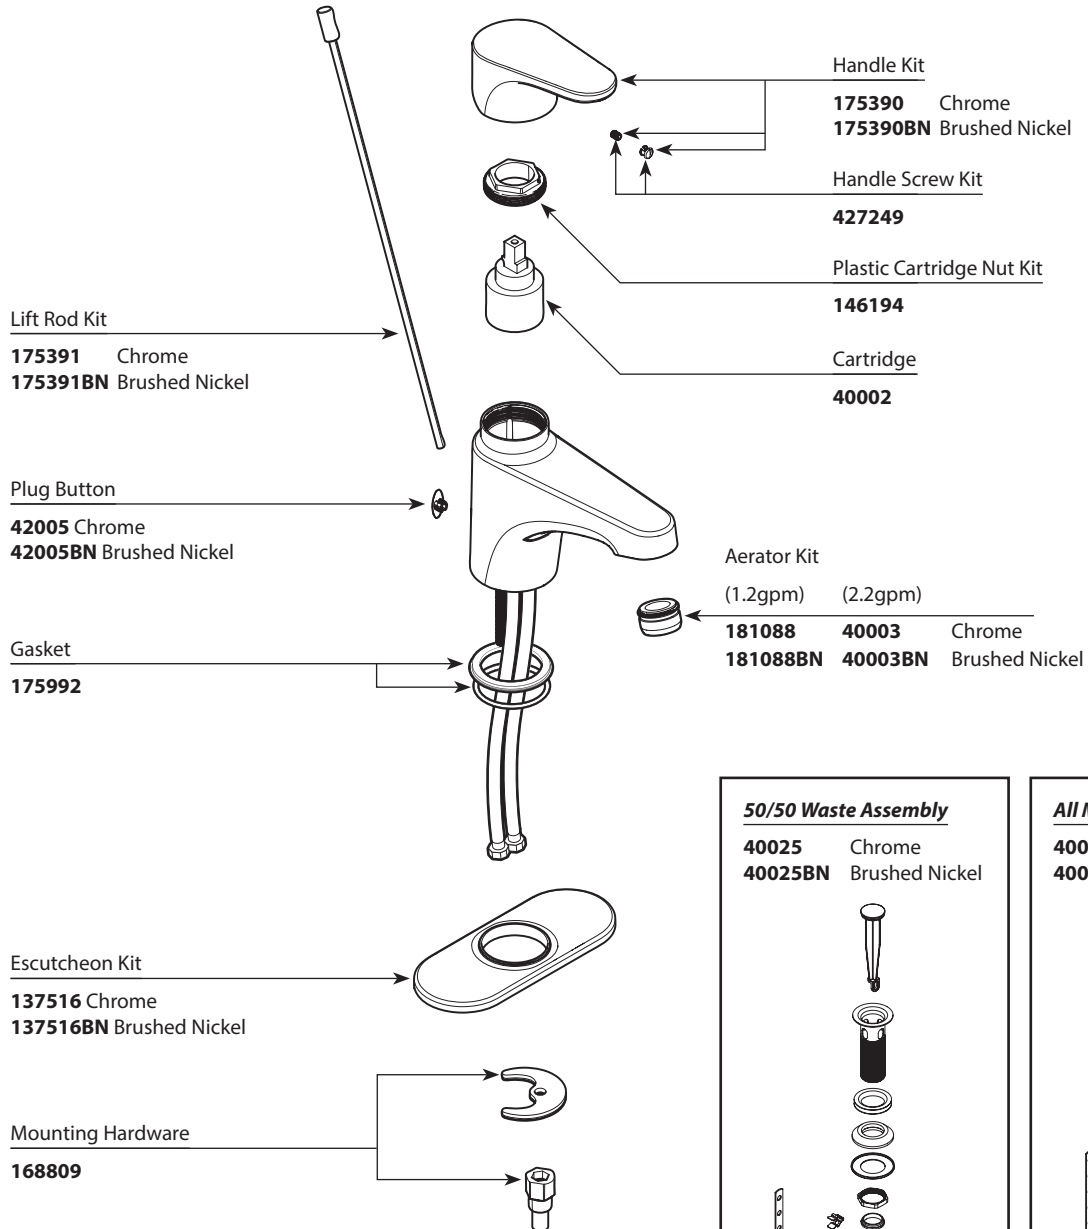

A Moen Incorporated Brand

EDGESTONE®
One Handle Lavatory

MODEL

46101
46101BN
46102
46102BN

TYPE

Flexible Supplies less Waste
Flexible Supplies less Waste
Flexible Supplies with Waste
Flexible Supplies with Waste

FINISH

Chrome
Brushed Nickel
Chrome
Brushed Nickel

50/50 Waste Assembly

40025 Chrome
40025BN Brushed Nickel

All Metal Waste Assembly

40030 Chrome
40030BN Brushed Nickel