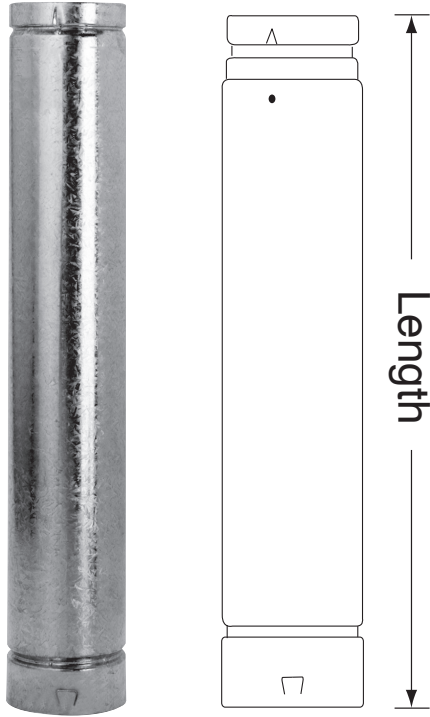

Round Rigid Pipe

- Available in 3" to 8" diameters.
- Easy to assemble and can be combined to obtain the required installation height.
- To calculate installed height, deduct 1.5" for each joint.

**NOTE: For installation in Canada order "(0BV0C)" only.
Non-galvalume exterior vent must be painted.**

SIZE	LENGTH	ORDER #	STOCK #	SIZE	LENGTH	ORDER #	STOCK #
3"	6"	3BV06	810017737	5"	6"	5BV06	810017907
3"	6"	3BV06C	810017738	5"	6"	5BV06C	810017908
3"	12"	3BV12	810017739	5"	12"	5BV12	810017909
3"	12"	3BV12C	810017740	5"	12"	5BV12C	810017910
3"	18"	3BV18	810017742	5"	18"	5BV18	810017912
3"	18"	3BV18C	810017743	5"	18"	5BV18C	810017913
3"	24"	3BV24	810017745	5"	24"	5BV24	810017915
3"	36"	3BV36	810017747	5"	24"	5BV24C	810017916
3"	36"	3BV36C	810017748	5"	36"	5BV36	810017918
3"	48"	3BV48	810017750	5"	36"	5BV36C	810017919
3"	48"	3BV48C	810017751	5"	48"	5BV48	810017921
3"	60"	3BV60	810017753	5"	48"	5BV48C	810017922
3"	60"	3BV60C	810017754	5"	60"	5BV60	810017921
4"	6"	4BV06	810017817	5"	60"	5BV60C	810017922
4"	6"	4BV06C	810017818	6"	6"	6BV06	810017993
4"	12"	4BV12	810017819	6"	6"	6BV06C	810017994
4"	12"	4BV12C	810017820	6"	12"	6BV12	810017995
4"	18"	4BV18	810017822	6"	12"	6BV12C	810017996
4"	18"	4BV18C	810017823	6"	18"	6BV18	810017998
4"	24"	4BV24	810017825	6"	18"	6BV18C	810017999
4"	24"	4BV24C	810017826	6"	24"	6BV24	810018001
4"	36"	4BV36	810017828	6"	24"	6BV24C	810018002
4"	36"	4BV36C	810017829	6"	36"	6BV36	810018004
4"	48"	4BV48	810017831	6"	36"	6BV36C	810018005
4"	48"	4BV48C	810017832	6"	48"	6BV48	810018007
4"	60"	4BV60	810017834	6"	48"	6BV48C	810018008
4"	60"	4BV60C	810017835	6"	60"	6BV60	810018010
				6"	60"	6BV60C	810018011