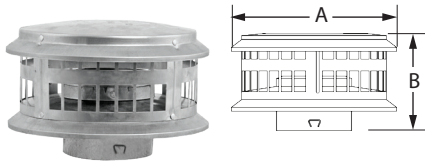

FHA Roof Flashing

- Available in Adjustable Roof Flashing style (0/12-6/12).

SIZE	ORDER #	STOCK #	A	B	C	D
3"	3BVFHA	810017811	20 1/4"	15 1/2"	3 5/8"	4"
4"	4BVFHA	810017906	20 1/4"	18"	4 5/8"	5"
5"	5BVFHA	810017992	24"	19"	5 5/8"	4 9/16"
6"	6BVFHA	810018084	24"	19"	6 5/8"	6"

DuraCap

- Required where pipe terminates above the roof line.
- Use for vertical installations only.

SIZE	ORDER #	STOCK #	A	B
3"	3BVDC	810017813	8"	5"
4"	4BVDC	810017902	8"	5"
5"	5BVDC	810017988	11"	7 1/2"
6"	6BVDC	810018080	11"	7 1/2"
7"	7BVDC	810018145	15"	7 1/4"
8"	8BVDC	810018212	15"	7 1/4"

High-Wind Cap

- Provides improved performance in high wind conditions.
- For vertical terminations only.

SIZE	ORDER #	STOCK #	A	B
3"	3BVTTH	810017815	7 1/2"	7 1/4"
4"	4BVTTH	810017904	8 1/2"	8 1/4"
5"	5BVTTH	810017990	9 1/2"	9 3/8"
6"	6BVTTH	810018082	10 1/2"	9 1/4"
7"	7BVTTH	810018147	11 1/2"	11 3/4"
8"	8BVTTH	810018214	12 1/2"	12 3/4"
10"	10BVVT	810018241	17 1/2"	16"
12"	12BVVT	810018262	19 1/4"	18 3/4"
14"	14BVVT	810018281	24"	23"
16"	16BVVT	810018298	26"	19 1/2"
18"	18BVVT	810018316	30"	21 1/2"