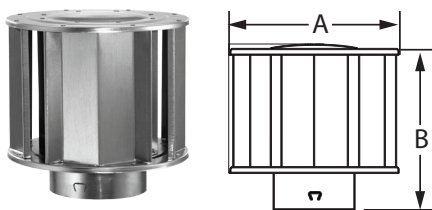

FHA Roof Flashing

- Available in Adjustable Roof Flashing style (0/12-6/12).

SIZE	ORDER #	STOCK #	A	B	C	D
3"	3BVFHA	810017811	20 1/4"	15 1/2"	3 5/8"	4"
4"	4BVFHA	810017906	20 1/4"	18"	4 5/8"	5"
5"	5BVFHA	810017992	24"	19"	5 5/8"	4 9/16"
6"	6BVFHA	810018084	24"	19"	6 5/8"	6"

DuraCap

- Required where pipe terminates above the roof line.
- Use for vertical installations only.

SIZE	ORDER #	STOCK #	A	B
3"	3BVDC	810017813	8"	5"
4"	4BVDC	810017902	8"	5"
5"	5BVDC	810017988	11"	7 1/2"
6"	6BVDC	810018080	11"	7 1/2"
7"	7BVDC	810018145	15"	7 1/4"
8"	8BVDC	810018212	15"	7 1/4"

High-Wind Cap

- Provides improved performance in high wind conditions.
- For vertical terminations only.

SIZE	ORDER #	STOCK #	A	B
3"	3BVTTH	810017815	7 1/2"	7 1/4"
4"	4BVTTH	810017904	8 1/2"	8 1/4"
5"	5BVTTH	810017990	9 1/2"	9 3/8"
6"	6BVTTH	810018082	10 1/2"	9 1/4"
7"	7BVTTH	810018147	11 1/2"	11 3/4"
8"	8BVTTH	810018214	12 1/2"	12 3/4"
10"	10BVVT	810018241	17 1/2"	16"
12"	12BVVT	810018262	19 1/4"	18 3/4"
14"	14BVVT	810018281	24"	23"
16"	16BVVT	810018298	26"	19 1/2"
18"	18BVVT	810018316	30"	21 1/2"