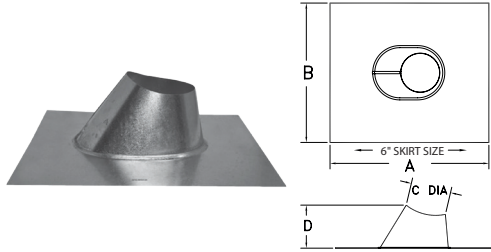

FHA Roof Flashing

- Available in Adjustable Roof Flashing style (0/12-6/12).

SIZE	ORDER #	STOCK #	A	B	C	D
3"	3BVFHA	810017811	20 1/4"	15 1/2"	3 5/8"	4"
4"	4BVFHA	810017906	20 1/4"	18"	4 5/8"	5"
5"	5BVFHA	810017992	24"	19"	5 5/8"	4 9/16"
6"	6BVFHA	810018084	24"	19"	6 5/8"	6"

DuraCap

- Required where pipe terminates above the roof line.
- Use for vertical installations only.

SIZE	ORDER #	STOCK #	A	B
3"	3BVDC	810017813	8"	5"
4"	4BVDC	810017902	8"	5"
5"	5BVDC	810017988	11"	7 1/2"
6"	6BVDC	810018080	11"	7 1/2"
7"	7BVDC	810018145	15"	7 1/4"
8"	8BVDC	810018212	15"	7 1/4"

High-Wind Cap

- Provides improved performance in high wind conditions.
- For vertical terminations only.

SIZE	ORDER #	STOCK #	A	B
3"	3BVTTH	810017815	7 1/2"	7 1/4"
4"	4BVTTH	810017904	8 1/2"	8 1/4"
5"	5BVTTH	810017990	9 1/2"	9 3/8"
6"	6BVTTH	810018082	10 1/2"	9 1/4"
7"	7BVTTH	810018147	11 1/2"	11 3/4"
8"	8BVTTH	810018214	12 1/2"	12 3/4"
10"	10BVVT	810018241	17 1/2"	16"
12"	12BVVT	810018262	19 1/4"	18 3/4"
14"	14BVVT	810018281	24"	23"
16"	16BVVT	810018298	26"	19 1/2"
18"	18BVVT	810018316	30"	21 1/2"