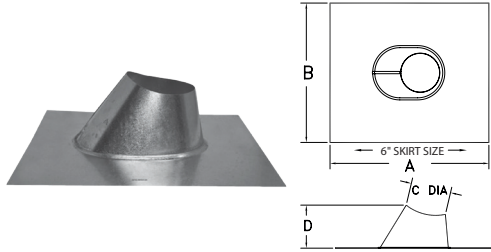

FHA Roof Flashing

- Available in Adjustable Roof Flashing style (0/12-6/12).

SIZE	ORDER #	STOCK #	A	B	C	D
3"	3BVFHA	810017811	20 ¼"	15 ½"	3 ⅝"	4"
4"	4BVFHA	810017906	20 ¼"	18"	4 ⅝"	5"
5"	5BVFHA	810017992	24"	19"	5 ⅝"	4 ⅞"
6"	6BVFHA	810018084	24"	19"	6 ⅝"	6"

DuraCap

- Required where pipe terminates above the roof line.
- Use for vertical installations only.

SIZE	ORDER #	STOCK #	A	B
3"	3BVDC	810017813	8"	5"
4"	4BVDC	810017902	8"	5"
5"	5BVDC	810017988	11"	7 ½"
6"	6BVDC	810018080	11"	7 ½"
7"	7BVDC	810018145	15"	7 ¼"
8"	8BVDC	810018212	15"	7 ¼"

High-Wind Cap

- Provides improved performance in high wind conditions.
- For vertical terminations only.

SIZE	ORDER #	STOCK #	A	B
3"	3BVTTH	810017815	7 ½"	7 ¼"
4"	4BVTTH	810017904	8 ½"	8 ¼"
5"	5BVTTH	810017990	9 ½"	9 ⅜"
6"	6BVTTH	810018082	10 ½"	9 ¼"
7"	7BVTTH	810018147	11 ½"	11 ¾"
8"	8BVTTH	810018214	12 ½"	12 ¾"
10"	10BVVT	810018241	17 ½"	16"
12"	12BVVT	810018262	19 ¼"	18 ¾"
14"	14BVVT	810018281	24"	23"
16"	16BVVT	810018298	26"	19 ½"
18"	18BVVT	810018316	30"	21 ½"