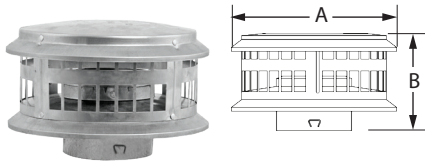

FHA Roof Flashing

- Available in Adjustable Roof Flashing style (0/12-6/12).

SIZE	ORDER #	STOCK #	A	B	C	D
3"	3BVFHA	810017811	20 ¼"	15 ½"	3 ⅝"	4"
4"	4BVFHA	810017906	20 ¼"	18"	4 ⅝"	5"
5"	5BVFHA	810017992	24"	19"	5 ⅝"	4 ⅞"
6"	6BVFHA	810018084	24"	19"	6 ⅝"	6"

DuraCap

- Required where pipe terminates above the roof line.
- Use for vertical installations only.

SIZE	ORDER #	STOCK #	A	B
3"	3BVDC	810017813	8"	5"
4"	4BVDC	810017902	8"	5"
5"	5BVDC	810017988	11"	7 ½"
6"	6BVDC	810018080	11"	7 ½"
7"	7BVDC	810018145	15"	7 ¼"
8"	8BVDC	810018212	15"	7 ¼"

High-Wind Cap

- Provides improved performance in high wind conditions.
- For vertical terminations only.

SIZE	ORDER #	STOCK #	A	B
3"	3BVTTH	810017815	7 ½"	7 ¼"
4"	4BVTTH	810017904	8 ½"	8 ¼"
5"	5BVTTH	810017990	9 ½"	9 ⅜"
6"	6BVTTH	810018082	10 ½"	9 ¼"
7"	7BVTTH	810018147	11 ½"	11 ¾"
8"	8BVTTH	810018214	12 ½"	12 ¾"
10"	10BVVT	810018241	17 ½"	16"
12"	12BVVT	810018262	19 ¼"	18 ¾"
14"	14BVVT	810018281	24"	23"
16"	16BVVT	810018298	26"	19 ½"
18"	18BVVT	810018316	30"	21 ½"