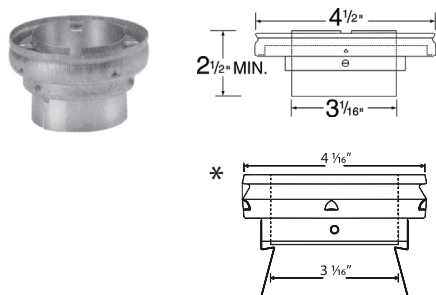

Increaser

- Use to increase vent diameter.
- Additional sizes available through special order.

SIZE	ORDER #	STOCK #
3" x 4"	3BVX4	810017771
3" x 5"	3BVX5	810017772
4" x 5"	4BVX5	810017860
4" x 6"	4BVX6	810017861
4" x 10"	4BVX10	810017862
5" x 6"	5BVX6	810017950

Large Diameter Increaser

- The increaser is used to increase the vent size.
- The maximum increase is 4 sizes.

SIZE	ORDER #	STOCK #	SIZE	ORDER #	STOCK #
6" x 10"	6BVX10	810018044	16" x 20"	16BVX20	810018296
6" x 12"	6BVX12	810018045	16" x 22"	16BVX22	810018297
7" x 10"	7BVX10	810018117	18" x 20"	18BVX20	810018312
7" x 12"	7BVX12	810018118	18" x 22"	18BVX22	810018313
8" x 10"	8BVX10	810018185	18" x 24"	18BVX24	810018314
8" x 12"	8BVX12	810018186	18" x 26"	18BVX26	810018315
8" x 14"	8BVX14	810018187	20" x 22"	20BVX22	810018330
10" x 12"	10BVX12	810018237	20" x 24"	20BVX24	810018331
10" x 14"	10BVX14	810018238	20" x 26"	20BVX26	810018332
10" x 16"	10BVX16	810018239	20" x 28"	20BVX28	810018333
10" x 18"	10BVX18	810018240	22" x 24"	22BVX24	810018347
12" x 14"	12BVX14	810018258	22" x 26"	22BVX26	810018348
12" x 16"	12BVX16	810018259	22" x 28"	22BVX28	810018349
12" x 18"	12BVX18	810018260	22" x 30"	22BVX30	810018350
12" x 20"	12BVX20	810018261	24" x 26"	24BVX26	810018364
14" x 16"	14BVX16	810018277	24" x 28"	24BVX28	810018365
14" x 18"	14BVX18	810018278	24" x 30"	24BVX30	810018366
14" x 20"	14BVX20	810018279	26" x 28"	26BVX28	810018380
14" x 22"	14BVX22	810018280	26" x 30"	26BVX30	810018381
16" x 18"	16BVX18	810018295	28" x 30"	28BVX30	810018395

Appliance Increaser USA only

- Use to increase the vent diameter directly on top of the appliance.
- Increase 3" to 4" only.

SIZE	ORDER #	STOCK #
3"- 4"	3BVAX4	810017781
* 3"- 4"	3BVRRAX4	810017809

* Only for use with Rheem / Ruud Appliances