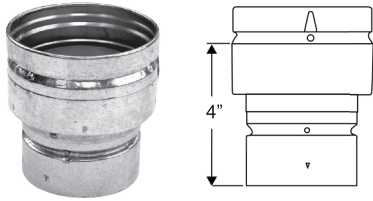

Increaser

- Use to increase vent diameter.
- Additional sizes available through special order.

SIZE	ORDER #	STOCK #
3" x 4"	3BVX4	810017771
3" x 5"	3BVX5	810017772
4" x 5"	4BVX5	810017860
4" x 6"	4BVX6	810017861
4" x 10"	4BVX10	810017862
5" x 6"	5BVX6	810017950

Large Diameter Increaser

- The increaser is used to increase the vent size.
- The maximum increase is 4 sizes.

SIZE	ORDER #	STOCK #	SIZE	ORDER #	STOCK #
6" x 10"	6BVX10	810018044	16" x 20"	16BVX20	810018296
6" x 12"	6BVX12	810018045	16" x 22"	16BVX22	810018297
7" x 10"	7BVX10	810018117	18" x 20"	18BVX20	810018312
7" x 12"	7BVX12	810018118	18" x 22"	18BVX22	810018313
8" x 10"	8BVX10	810018185	18" x 24"	18BVX24	810018314
8" x 12"	8BVX12	810018186	18" x 26"	18BVX26	810018315
8" x 14"	8BVX14	810018187	20" x 22"	20BVX22	810018330
10" x 12"	10BVX12	810018237	20" x 24"	20BVX24	810018331
10" x 14"	10BVX14	810018238	20" x 26"	20BVX26	810018332
10" x 16"	10BVX16	810018239	20" x 28"	20BVX28	810018333
10" x 18"	10BVX18	810018240	22" x 24"	22BVX24	810018347
12" x 14"	12BVX14	810018258	22" x 26"	22BVX26	810018348
12" x 16"	12BVX16	810018259	22" x 28"	22BVX28	810018349
12" x 18"	12BVX18	810018260	22" x 30"	22BVX30	810018350
12" x 20"	12BVX20	810018261	24" x 26"	24BVX26	810018364
14" x 16"	14BVX16	810018277	24" x 28"	24BVX28	810018365
14" x 18"	14BVX18	810018278	24" x 30"	24BVX30	810018366
14" x 20"	14BVX20	810018279	26" x 28"	26BVX28	810018380
14" x 22"	14BVX22	810018280	26" x 30"	26BVX30	810018381
16" x 18"	16BVX18	810018295	28" x 30"	28BVX30	810018395

Appliance Increaser USA only

- Use to increase the vent diameter directly on top of the appliance.
- Increase 3" to 4" only.

SIZE	ORDER #	STOCK #
3"- 4"	3BVAX4	810017781
* 3"- 4"	3BVRRAX4	810017809

* Only for use with Rheem / Ruud Appliances