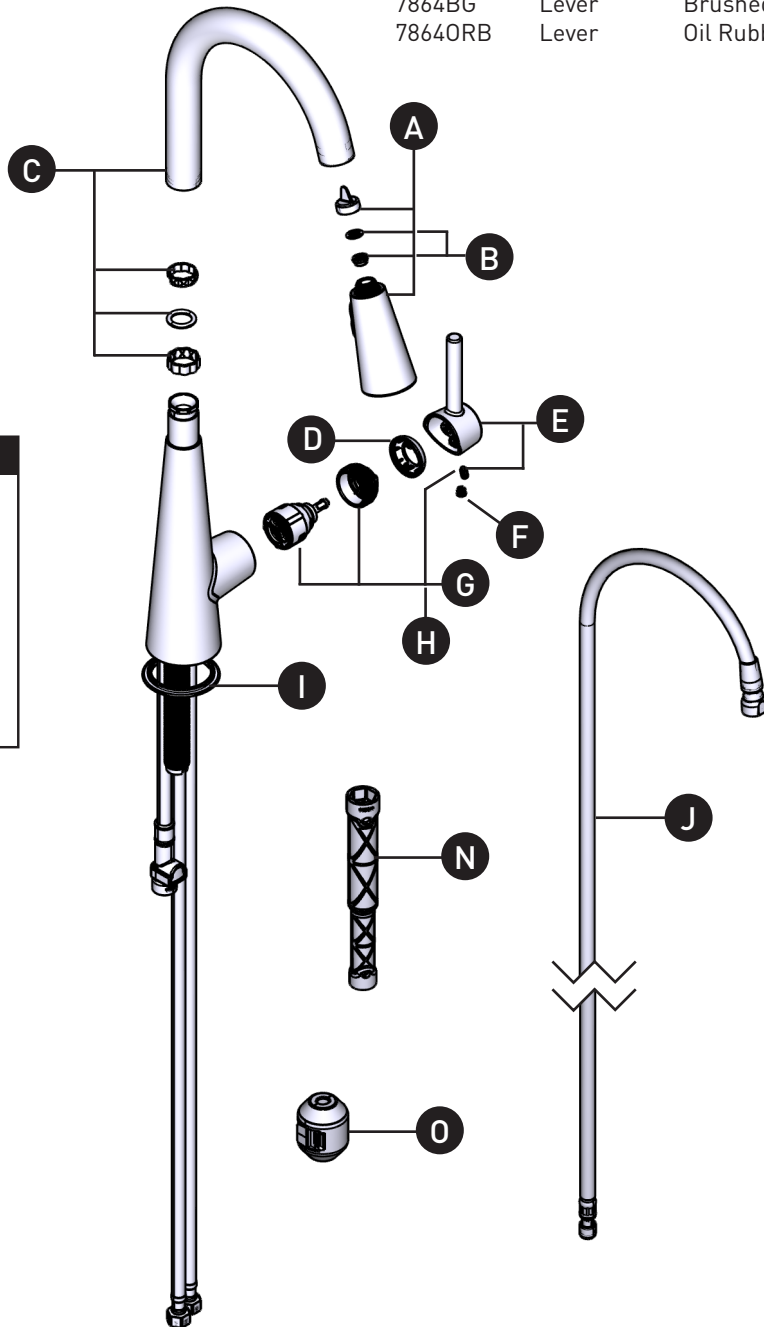

MODEL	HANDLE	FINISH
7864	Lever	Chrome
7864SRS	Lever	Spot Resist Stainless
7864BL	Lever	Matte Black
7864BLS	Lever	Black Stainless
7864BG	Lever	Brushed Gold
7864ORB	Lever	Oil Rubbed Bronze

ORDER BY PART NUMBER

Illustrated Parts

SLEEK™

Single-Handle High Arc Pulldown Kitchen Faucet

ID	Kit Description	Kit Number	Finish
A	Wand Kit	198279	Chrome
		198279SRS	Spot Resist Stainless
		198279BL	Matte Black
		198279BLS	Black Stainless
		198279BG	Brushed Gold
		198279ORB	Oil Rubbed Bronze
B	Wand Screen & O-ring Kit (1.5gpm)	158550	N/A
C	Spout Kit	176077	Chrome
		176077MSRS	Spot Resist Stainless
		176077BL	Matte Black
		176077BLS	Black Stainless
		176079BG	Brushed Gold
		176077ORB	Oil Rubbed Bronze
D	Handle Dome	160660	Chrome
		160660SRS	Spot Resist Stainless
		160660BL	Matte Black
		160660BLS	Black Stainless
		160660BG	Brushed Gold
		160660ORB	Oil Rubbed Bronze
E	Handle Kit	187729	Chrome
		187729SRS	Spot Resist Stainless
		187729BL	Matte Black
		187729BLS	Black Stainless
		187729BG	Brushed Gold
		187729ORB	Oil Rubbed Bronze
F	Plug Button	152859	Chrome
		152859CSL	(Use for Spot Resist Stainless)
		152859BL	Matte Black
		152859BLS	Black Stainless
		152859BG	Brushed Gold
		152859ORB	Oil Rubbed Bronze
G	Cartridge, Cartridge Nut and Set Screw	160657	N/A
H	Set Screw (Requires 3/32" hex key)	155023	N/A
I	Gasket Kit	143338	Use for Brushed Gold
J	Pulldown Hose Kit	150259	N/A
K	Escutcheon & Gasket Kit	141002	Chrome
		141002SRS	Spot Resist Stainless
		141002BL	Matte Black
		141002BLS	Black Stainless
		141002BG	Brushed Gold
		141002ORB	Oil Rubbed Bronze

ORDER BY PART NUMBER

Illustrated Parts

SLEEK™

Single-Handle Pulldown Bar/Prep Faucet

ID	Kit Description	Kit Number	Finish
L	Mounting Hardware	192155	N/A
M	Mounting Bracket	176787	N/A
N	Installation Tool	118305	N/A
O	Weight Kit	125989	N/A
P	Guide (Sold Separately)	159060	N/A