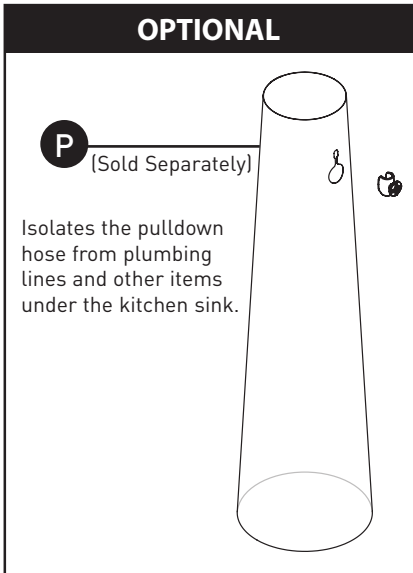

MODEL	HANDLE	FINISH
7864	Lever	Chrome
7864SRS	Lever	Spot Resist Stainless
7864BL	Lever	Matte Black
7864BLS	Lever	Black Stainless
7864BG	Lever	Brushed Gold
7864ORB	Lever	Oil Rubbed Bronze

ORDER BY PART NUMBER

Illustrated Parts

SLEEK™

Single-Handle High Arc Pulldown Kitchen Faucet

ID	Kit Description	Kit Number	Finish
A	Wand Kit	198279	Chrome
		198279SRS	Spot Resist Stainless
		198279BL	Matte Black
		198279BLS	Black Stainless
		198279BG	Brushed Gold
		198279ORB	Oil Rubbed Bronze
B	Wand Screen & O-ring Kit (1.5gpm)	158550	N/A
C	Spout Kit	176077	Chrome
		176077MSRS	Spot Resist Stainless
		176077BL	Matte Black
		176077BLS	Black Stainless
		176079BG	Brushed Gold
		176077ORB	Oil Rubbed Bronze
D	Handle Dome	160660	Chrome
		160660SRS	Spot Resist Stainless
		160660BL	Matte Black
		160660BLS	Black Stainless
		160660BG	Brushed Gold
		160660ORB	Oil Rubbed Bronze
E	Handle Kit	187729	Chrome
		187729SRS	Spot Resist Stainless
		187729BL	Matte Black
		187729BLS	Black Stainless
		187729BG	Brushed Gold
		187729ORB	Oil Rubbed Bronze
F	Plug Button	152859	Chrome
		152859CSL	(Use for Spot Resist Stainless)
		152859BL	Matte Black
		152859BLS	Black Stainless
		152859BG	Brushed Gold
		152859ORB	Oil Rubbed Bronze
G	Cartridge, Cartridge Nut and Set Screw	160657	N/A
H	Set Screw (Requires 3/32" hex key)	155023	N/A
I	Gasket Kit	143338	Use for Brushed Gold
J	Pulldown Hose Kit	150259	N/A
K	Escutcheon & Gasket Kit	141002	Chrome
		141002SRS	Spot Resist Stainless
		141002BL	Matte Black
		141002BLS	Black Stainless
		141002BG	Brushed Gold
		141002ORB	Oil Rubbed Bronze

ORDER BY PART NUMBER

Illustrated Parts

SLEEK™

Single-Handle Pulldown Bar/Prep Faucet

ID	Kit Description	Kit Number	Finish
L	Mounting Hardware	192155	N/A
M	Mounting Bracket	176787	N/A
N	Installation Tool	118305	N/A
O	Weight Kit	125989	N/A
P	Guide (Sold Separately)	159060	N/A