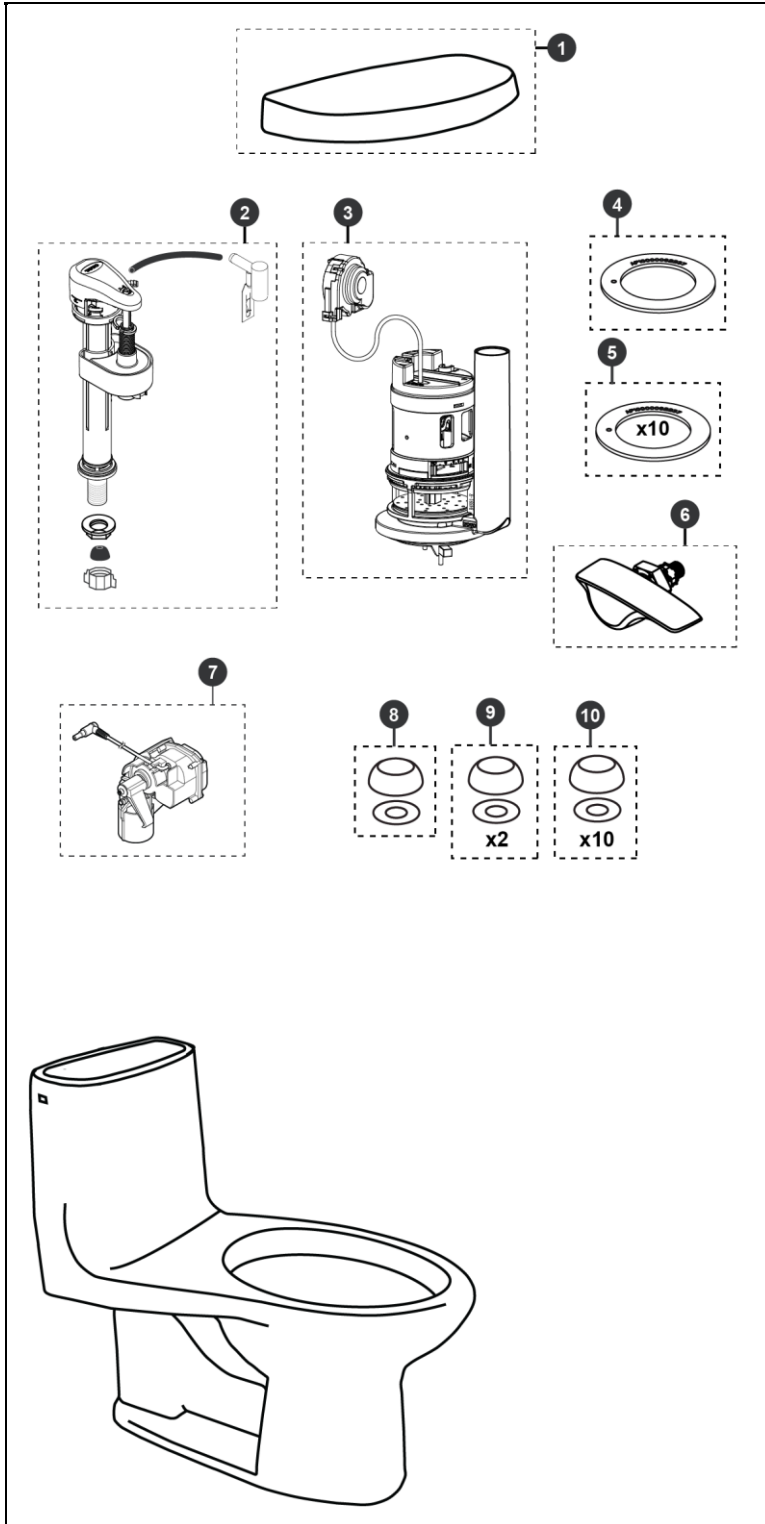

MW6043074CUFG
CST604CUFGAT40
SW3074T40

MW6043084CUFG
CST604CUFGAT40
SW3084T40

**Ultramax® II 1G Washlet+
1.0 Gpf Toilet, Elongated, Tornado Flush,
Universal Height, (Right Hand Trip Lever)
(including CeFiONtect® and Autoflush)**

Item	Part	Description
1	TCU604CRE#01	Tank Lid w/ gasket - Cotton
	TCU604CRE#03	Tank Lid w/ gasket - Bone
	TCU604CRE#11	Tank Lid w/ gasket - Colonial White
	TCU604CRE#12	Tank Lid w/ gasket - Sedona Beige
	TCU604CRE#51	Tank Lid w/ gasket - Ebony
2	TSU81.30-A	Fill Valve
3	THU469R-A	Flush Valve
4	THU474	Seal Gasket (1 piece)
5	THU475	Seal Gasket (10pieces)
6	THU476#CP	Trip Lever Handle - Chrome Plated
	THU657#CP	Trip Lever Handle - Chrome Plated Right Hand
7	THU766	Autoflush unit
8	THU044#01	Bolt Cap Set - Cotton (1 set)
	THU044#03	Bolt Cap Set - Bone (1 set)
	THU044#11	Bolt Cap Set - Colonial White (1 set)
	THU044#12	Bolt Cap Set - Sedona Beige (1 set)
	THU044#51	Bolt Cap Set - Ebony (1 set)
9	THU044S#01	Bolt Cap Set - Cotton (2 sets)
	THU044S#03	Bolt Cap Set - Bone (2 sets)
	THU044S#11	Bolt Cap Set - Colonial White (2 sets)
	THU044S#12	Bolt Cap Set - Sedona Beige (2 sets)
	THU044S#51	Bolt Cap Set - Ebony (2 sets)
10	THU098#01	Bolt Cap Set - Cotton (10 Sets)
	THU098#03	Bolt Cap Set - Bone (10 Sets)
	THU098#11	Bolt Cap Set - Colonial White (10 Sets)
	THU098#12	Bolt Cap Set - Sedona Beige (10 Sets)
	THU098#51	Bolt Cap Set - Ebony (10 Sets)

Note:

Product Number Explanations

1-Piece Toilet

(MS) Toilet & Seat Combo
(MW) Toilet & Washlet Combo
(CST) Toilet only
(SW) Washlet
(SS) Seat
(C) Tornado Flush
(U) 1.0gpf / 3.8Lpf
(F) Universal Height
(G) CeFiONtect

(A) Autoflush compatible
(R) Right Hand Trip Lever
(T40) Washlet+
(604) Toilet model
(124) Seat model
() Washlet model

Actual Product may vary slightly from illustration.