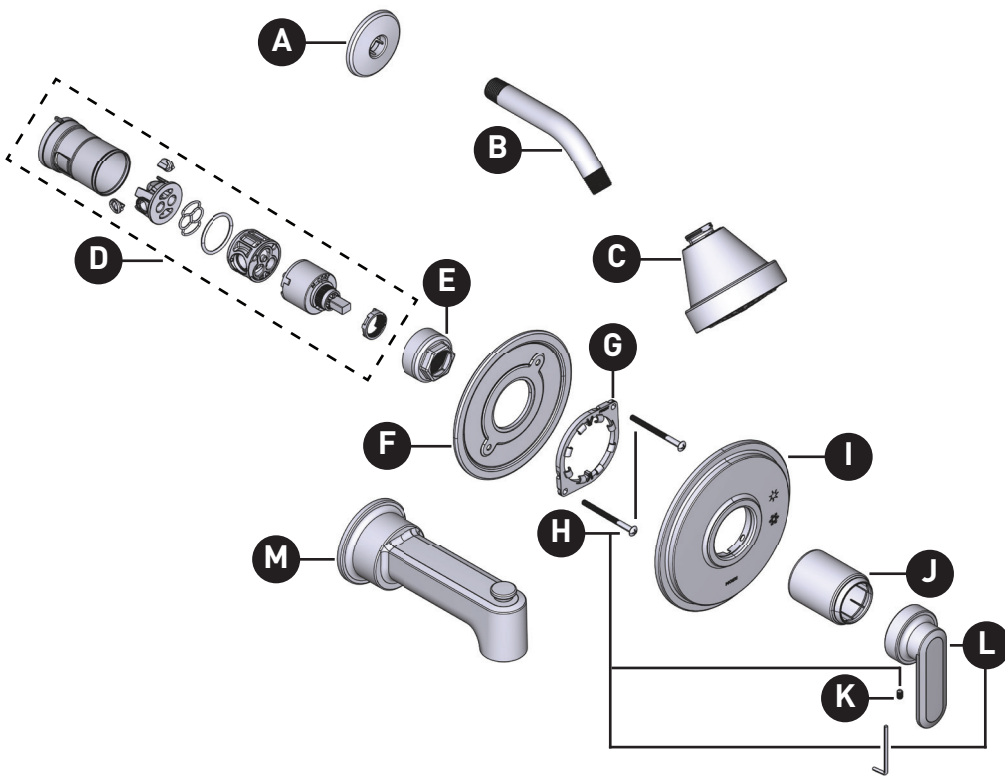

MOEN®

ILLUSTRATED PARTS

GREENFIELD™

M-CORE™ 2-Series Trim

ORDER BY PART NUMBER

*All models with an EP suffix include a 1.75 GPM showerhead

MODELS: UT2321 Series - Valve Trim Only
 UT2322EP Series - Shower Only
 UT2323EP Series - Tub/Shower Trim

ID	Kit Number	Finish
*A	137488	See below
*B	10154	See below
*C	6399EP (1.75 GPM)	See below
D	1212	N/A
E	200762	N/A
F	200766	N/A
G	200772	N/A
H	200764 (x2)	N/A
*I	215538	See below
*J	200775	See below
K	40057 (Required 3/32" Hex Key)	N/A
*L	215537	See below
*M	215536 (Slip Fit)	See below
	215539 (IPS) (Option)	See below
*N	200755	See below