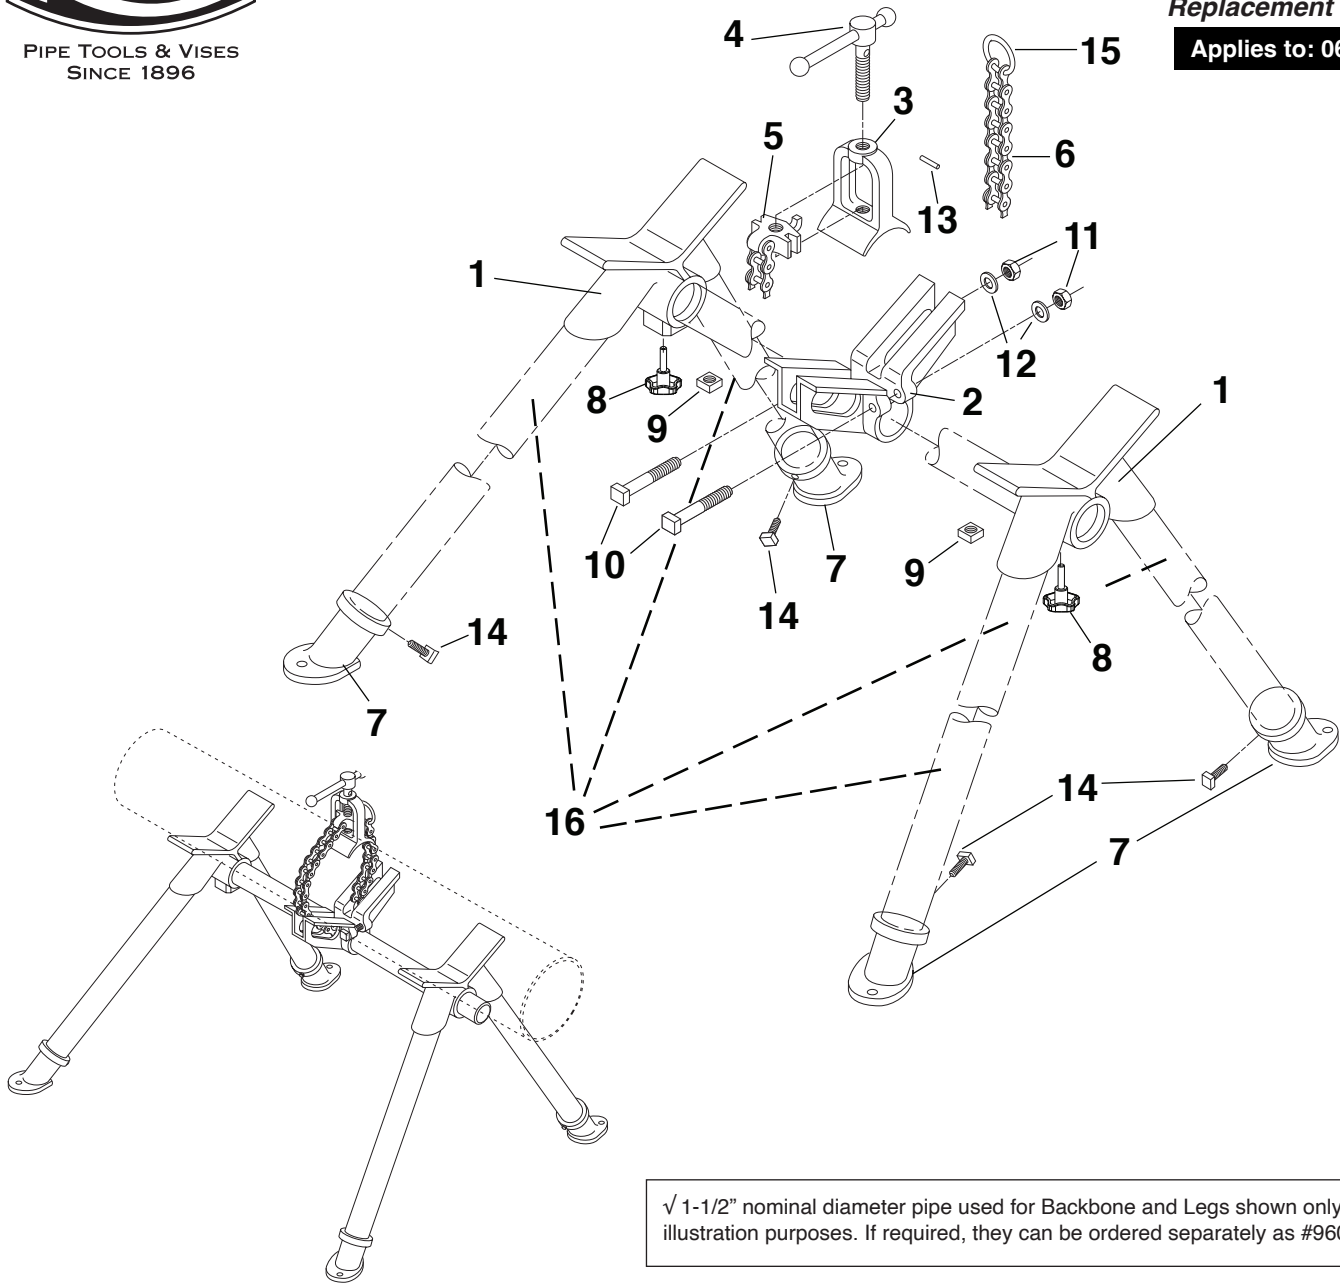

PIPE TOOLS & VISES
SINCE 1896

Field Pipe Vise (FPV20)

Replacement Parts

Applies to: 06027

Parts List

Ref. No.	Description	Item Code	Qty.	Ref. No.	Description	Item Code	Qty.
1	Leg Frame	92018	2	9	Square Nut	30141	2
2	Clamp Base	92111	1	10	3" Sq. Head Cap Screw	30137	2
3	Clamp Yoke	92112	1	11	Hex Nut	30032	2
4	Main Screw	92114	1	12	Steel Washer	30136	2
5	Clamp Crosshead	92113	1	13	Roll Pin	30027	1
6	Clamp Chain 79.5"	40113	1	14	1" Sq. Head Cap Screw	30140	4
7	Foot	92116	4	15	Chain Ring	40294	1
8	Knob	30139	2	16	Backbone and Legs	96014	1