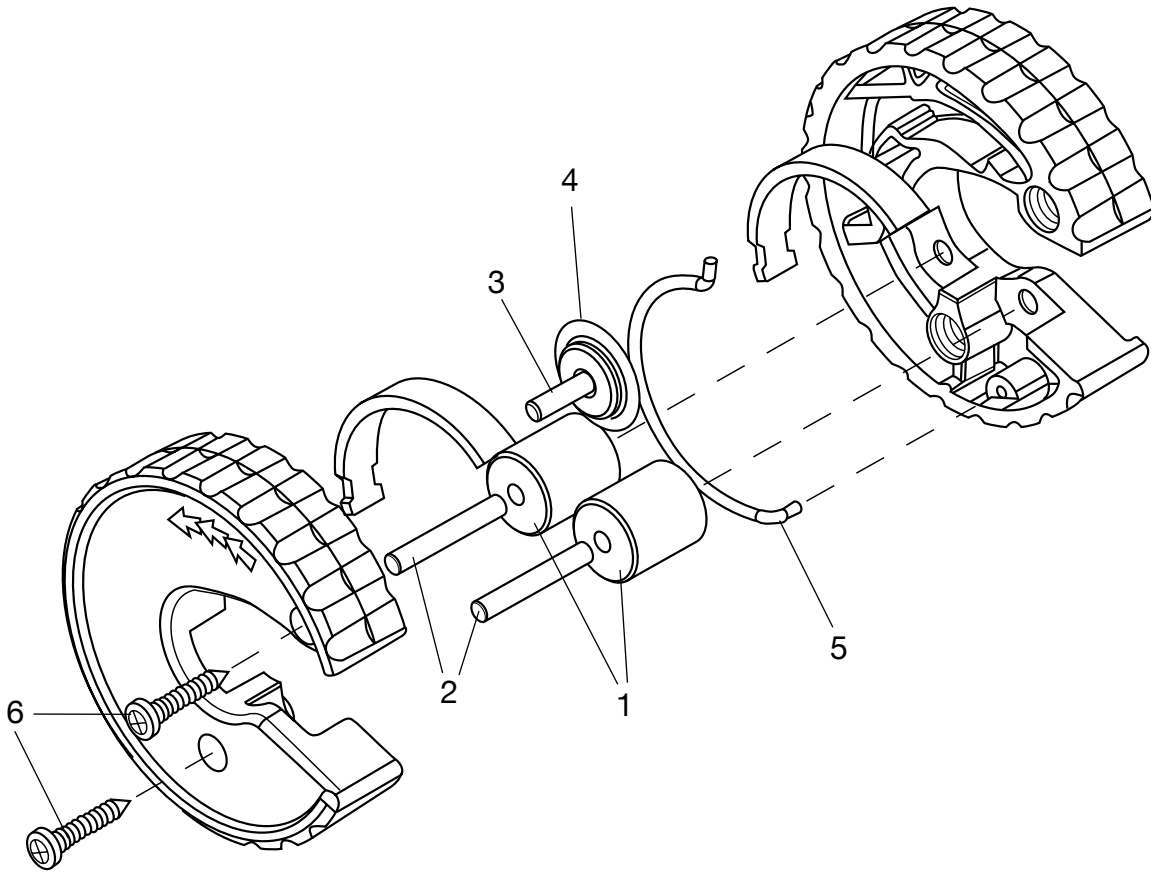

PIPE TOOLS & VISES
SINCE 1896

C Cutters (TC1SL, TC75SL, TC50SL, TC1SLR, TC50SLR, TC75SLR)

Replacement Parts

Parts List

ITEM	DESCRIPTION	ITEM CODE	QTY.
1	A) ROLLER 1/2"	43406	2
	B) ROLLER 3/4"	43407	2
	C) ROLLER 1"	43408	2
2	ROLLER PIN	43405	2
3	WHEEL PIN	43403	1
4	SLRCW CUTTER WHEEL	03375	1
	A) SPRING 1/2"	43401	1
	B) SPRING 3/4"	43402	1
	C) SPRING 1"	43402	1
6	SCREW	43400	2