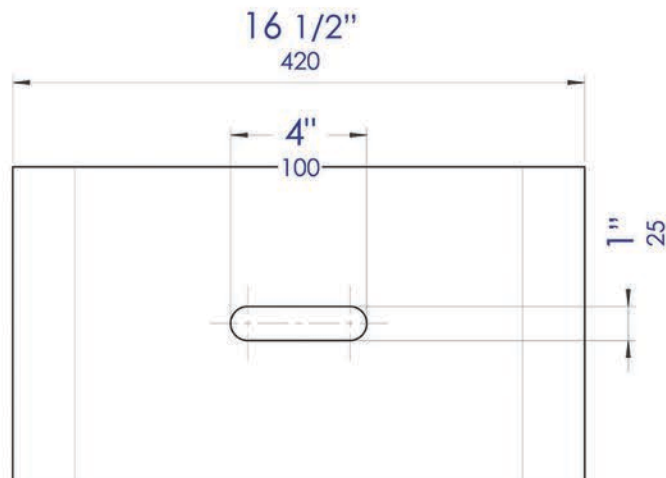

ABST88BM

Black Matte Solid Surface Resin
Bathroom / Shower Stool

Note: All product dimensions are approximate and should be verified on site prior to installation.
Visit www.ALFIbrand.com for more information.