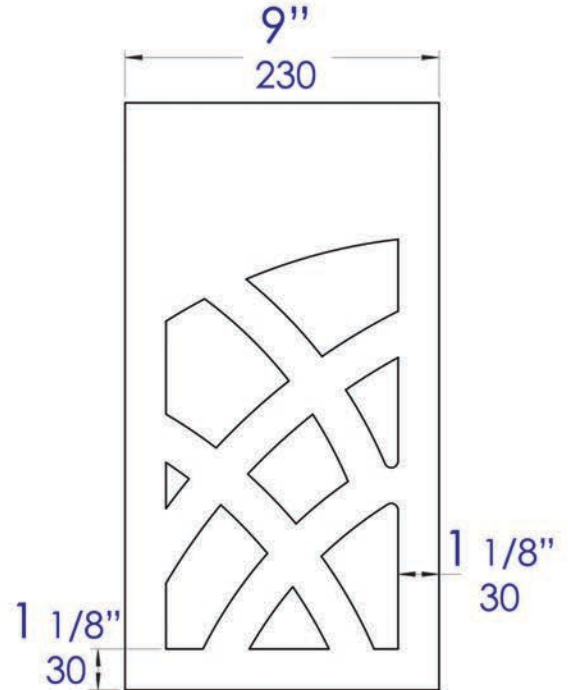

ABST88BM

Black Matte Solid Surface Resin
Bathroom / Shower Stool

Note: All product dimensions are approximate and should be verified on site prior to installation.
Visit www.ALFIbrand.com for more information.