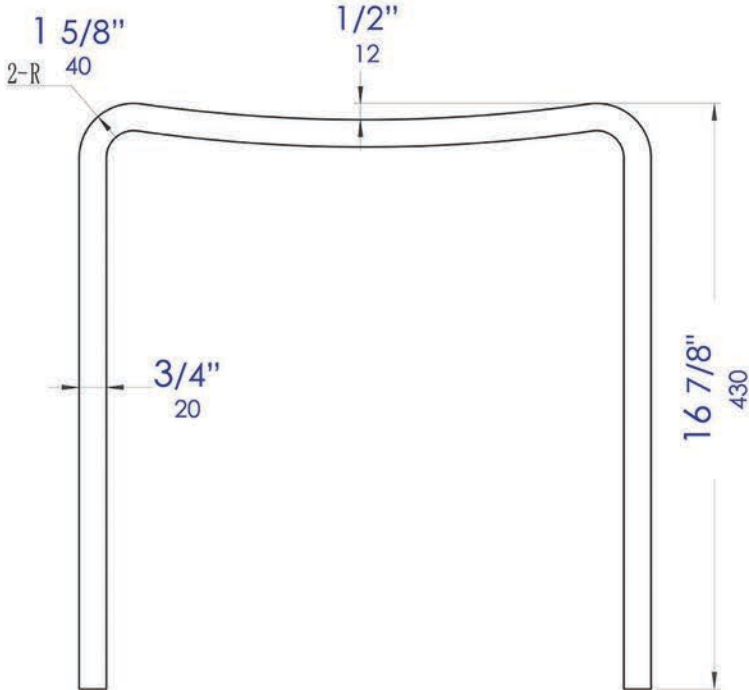

ABST88BM

Black Matte Solid Surface Resin
Bathroom / Shower Stool

Note: All product dimensions are approximate and should be verified on site prior to installation.
Visit www.ALFIbrand.com for more information.