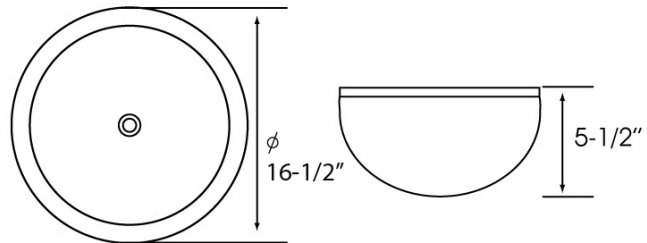

LENOVA

4580 W Roosevelt Rd Hillside, IL 60162 www.Lenovasinks.com Phone: 877-733-1098

SPECIFICATIONS

MODEL SV-11

GENERAL

Fine quality hand carved Natural Travertine vessel sink.

DESIGN FEATURES

Bowl depth 5-1/2" and over all 16-1/2" Diameter

Finish: Beautiful hand carved and polish finish outside and inside.

Material: Fine Quality Natural Travertine

Other: Drain opening 1-3/4"