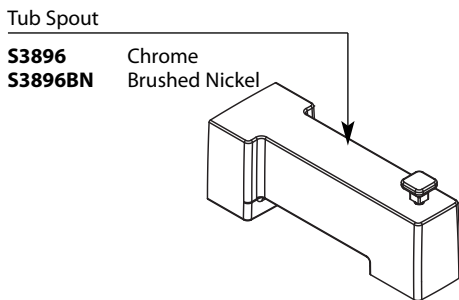

# Illustrated Parts

■ Order by Part Number

■ Trim can be used with either the 63100 series or 3500 series valve

90 DEGREE™					
Moentrol® Single-Handle Tub/Shower Trim					
Valve Trim		Shower Only		Tub/Shower	
<b>MODEL</b>		<b>MODEL</b>		<b>MODEL</b>	
TS3711	Chrome	TS3715	Chrome	TS3713	Chrome
TS3711BN	Brushed Nickel	TS3715BN	Brushed Nickel	TS3713BN	Brushed Nickel