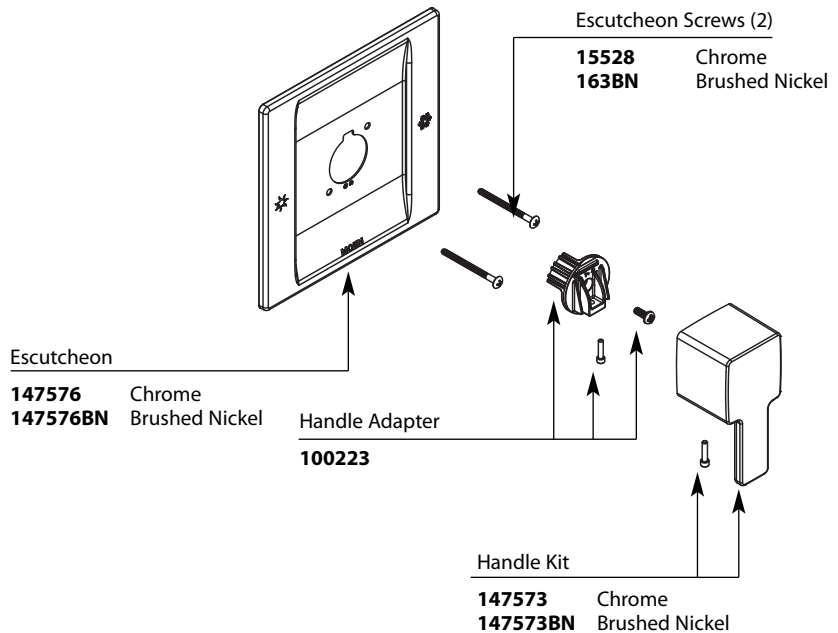

# Illustrated Parts

■ Order by Part Number

■ Trim can be used with either the 63100 series or 3500 series valve

90 DEGREE™					
Moentrol® Single-Handle Tub/Shower Trim					
Valve Trim		Shower Only		Tub/Shower	
<b>MODEL</b>		<b>MODEL</b>		<b>MODEL</b>	
TS3711	Chrome	TS3715	Chrome	TS3713	Chrome
TS3711BN	Brushed Nickel	TS3715BN	Brushed Nickel	TS3713BN	Brushed Nickel