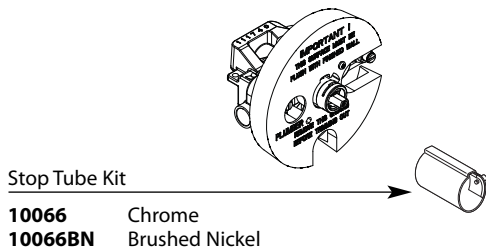

# Illustrated Parts

■ Order by Part Number

■ Trim can be used with either the 63100 series or 3500 series valve

90 DEGREE™					
Moentrol® Single-Handle Tub/Shower Trim					
Valve Trim		Shower Only		Tub/Shower	
<b>MODEL</b>		<b>MODEL</b>		<b>MODEL</b>	
TS3711	Chrome	TS3715	Chrome	TS3713	Chrome
TS3711BN	Brushed Nickel	TS3715BN	Brushed Nickel	TS3713BN	Brushed Nickel