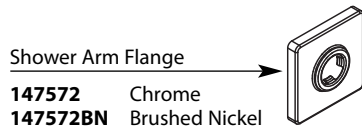

# Illustrated Parts

■ Order by Part Number

■ Trim can be used with either the 63100 series or 3500 series valve

90 DEGREE™					
Moentrol® Single-Handle Tub/Shower Trim					
Valve Trim		Shower Only		Tub/Shower	
<b>MODEL</b>		<b>MODEL</b>		<b>MODEL</b>	
TS3711	Chrome	TS3715	Chrome	TS3713	Chrome
TS3711BN	Brushed Nickel	TS3715BN	Brushed Nickel	TS3713BN	Brushed Nickel