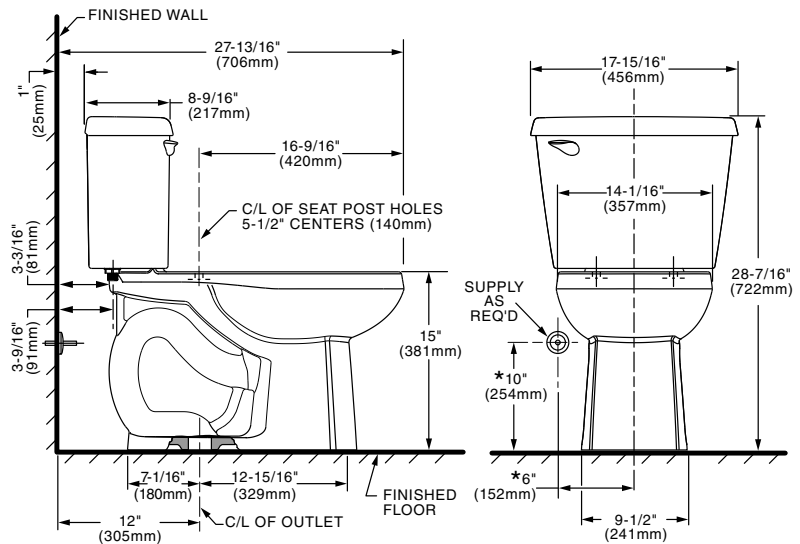

**Colony® 3 Standard Height
Round Front 12" Rough Toilet**

□ 250DA004

- Combination bowl and tank, less seat
- Low consumption (6.0 Lpf/1.6 gpf) toilet
- PowerWash® rim scrubs bowl with each flush
- 3" flush valve with 2" trapway for optimal flushing performance
- 12" (305mm) rough-in
- Generous 9" x 8" water surface area
- Color matched trip lever is supplied
- Limited lifetime warranty on chinaware, limited 5 year warranty on all mechanical parts and limited 1 year warranty on seat which is purchased separately

□ 3437D101 Round Front Bowl

□ 4425A004 Tank

Nominal Dimensions:

27-13/16" x 17-15/16" x 28-7/16"
(706 x 456 x 722mm)

Fixture only. Toilet seat, wax ring and supply line are purchased separately.

**Compliance Certifications -
Meets or Exceeds the Following
Specifications:**

- ASME A112.19.2/CSA B45.1 for Vitreous China Fixtures

To Be Specified:

- Color: □ White
- Seat: Recommend American Standard slow-close seat and cover such as model 5503B.00B
- Supply with stop:

NOTES:

THIS TOILET IS DESIGNED TO ROUGH-IN AT A MINIMUM DIMENSION OF 305MM (12") FROM FINISHED WALL TO C/L OF OUTLET. SUPPLY NOT INCLUDED WITH FIXTURE AND MUST BE ORDERED SEPARATELY. * DIMENSION SHOWN FOR LOCATION OF SUPPLY IS SUGGESTED.

IMPORTANT: Dimensions of fixtures are nominal and may vary within the range of tolerances established by ANSI Standard A112.19.2. These measurements are subject to change or cancellation. No responsibility is assumed for use of superseded or voided pages.