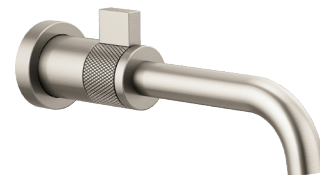

BRILLIANCE® LUXE NICKEL® / WOOD (NKTK)*

MATTE BLACK / BRILLIANCE® LUXE GOLD® (BLGL)*

MATTE BLACK / BRILLIANCE® LUXE STEEL® (BLSL)*

**Available on select models*

Single-Handle Lavatory Faucet in *Brilliance® Luxe Nickel® (NK)*
65035LF
Available in 1.5 and 1.2 gpm

Matte Black with *Brilliance® Luxe Gold® (BLGL)*

Matte Black with *Brilliance® Luxe Steel® (BLSL)*

Widespread Lavatory Faucet with Low Spout and Industrial Lever Handles
65334LF-LHP, HL5334-NM
Available in 1.5 and 1.2 gpm

Widespread Lavatory Faucet with High Spout and Wheel Handles
65332LF-LHP, HW5332
Available in 1.5 and 1.2 gpm

Single-Handle Wall Mount Lavatory Faucet
T65735LF
Available in 1.5 and 1.2 gpm

Handle Options

The Litze® Bath Collection has six handle options available throughout the suite: Lever, Extended Lever, T-Lever, Industrial Lever, Notch Lever and Wheel. Choose from 10 stunning finishes, including two luxurious split finishes and optional wood handle accents.