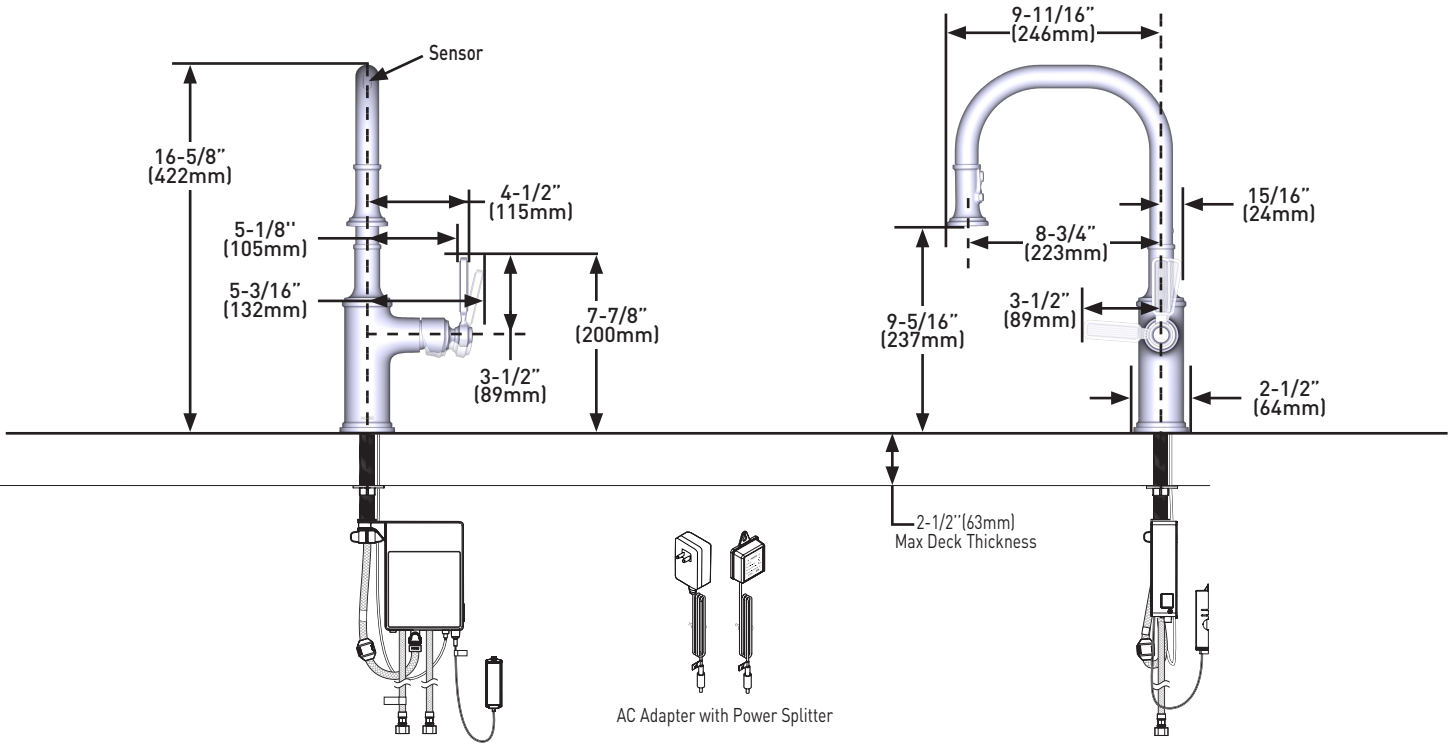

Visit www.moen.com/support for complete details and limitations

Smyth™-Single Handle High Arc Pulldown Smart Kitchen Faucet with Motion Control

MODELS: 7770EV2 Series

NOTE: THIS FAUCET IS DESIGNED TO BE INSTALLED THROUGH 1 OR 3 HOLES, 1-1/2" (38mm) MIN. DIA.

CRITICAL DIMENSIONS DO NOT SCALE

CRITICAL DIMENSIONS DO NOT SCALE