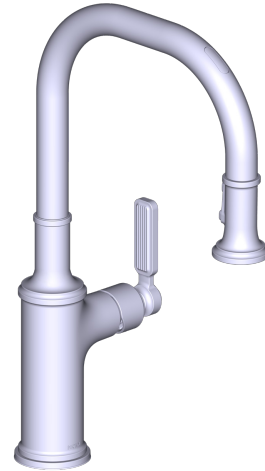

OPERATION

- Lever style handle
- Thermostatic temperature controlled by handle, sensor, voice and Mobile app
- Operates with less than 5 lbs. of force
- Operates in stream or spray mode in the pulldown or retracted position
- Spout rotates 100 degrees
- WiFi enabled smart phone connectivity
- Smart phone app available for iOS and Android

FLOW

- Flow is limited to 1.5 gpm (5.7 L/min) at 60 psi

CARTRIDGE

- 1255™ Duralast™ cartridge

STANDARDS

- Third party certified to IAPMO Green, ASME A112.18.1/CSA B-125.1 and all applicable requirements referenced therein including NSF 61/9 & 372
- Third party certified to meet FCC part 15 Class B
- Meets CalGreen and Georgia SB370 requirements
- Complies with California Proposition 65 and with the Federal Safe Drinking Water Act
- The backflow protection system in this device consists of two independently operating check valves, a primary and a secondary which prevent backflow
- ADA ♿ for lever handle

Visit www.moen.com/support for complete details and limitations

Smyth™-Single Handle High Arc Pulldown Smart Kitchen Faucet with Motion Control

MODELS: 7770EV2 Series

NOTE: THIS FAUCET IS DESIGNED TO BE INSTALLED THROUGH 1 OR 3 HOLES, 1-1/2" (38mm) MIN. DIA.