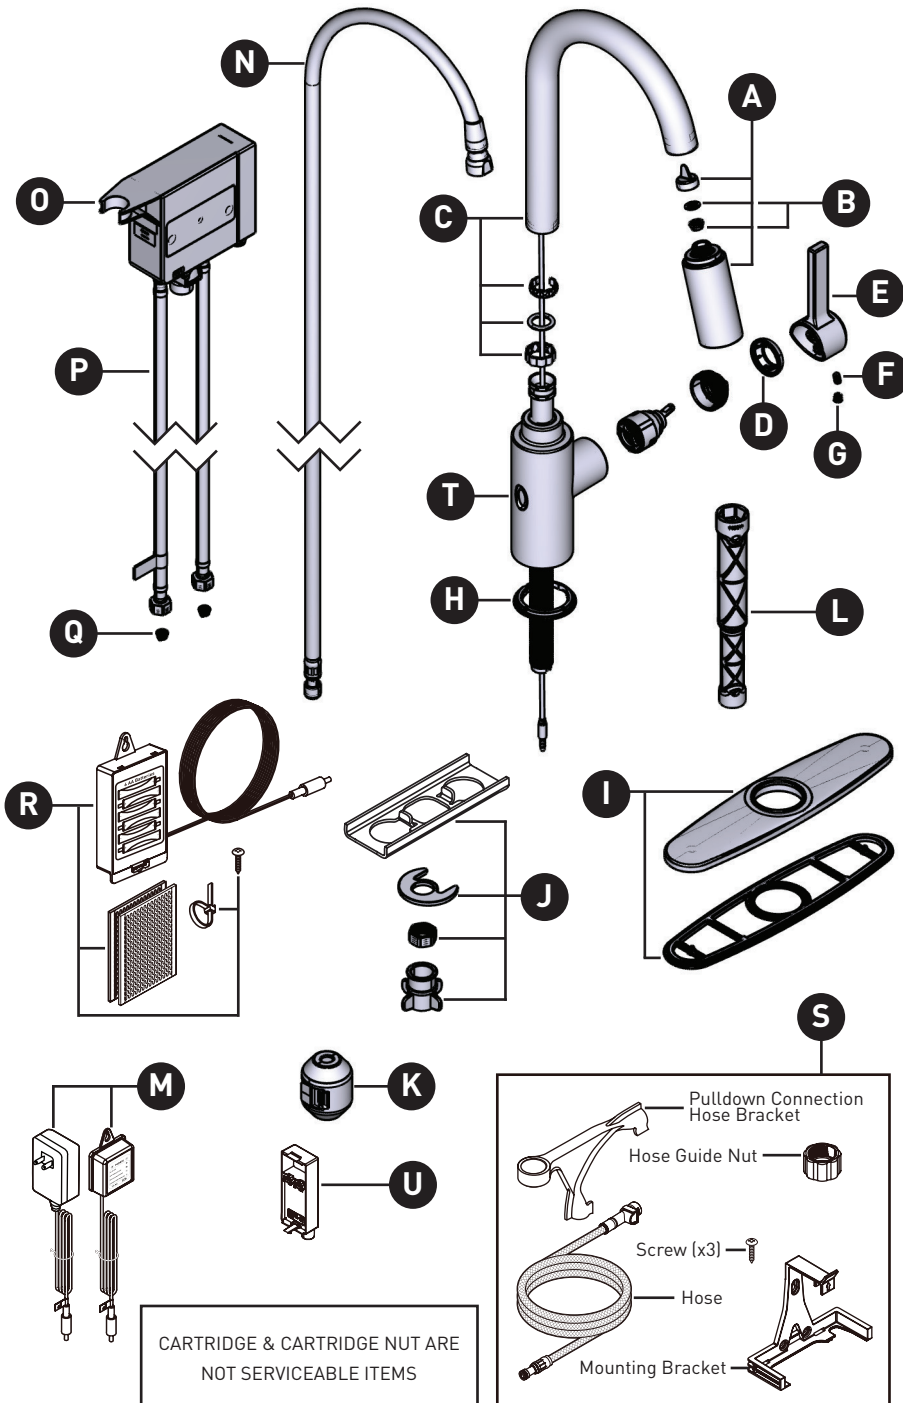

GENTA™ MOTIONSENSE WAVE™

Hands-Free, Single-Handle
High Arc Pulldown Kitchen Faucet
7882EW Series

ORDER BY PART NUMBER

ID	Kit Number	Finish
*A	188029	See below
B	158550	N/A
*C	176077	See below
	176077MSRS	Spot Resist Stainless
*D	160660	See below
*E	188030	See below
F	155023	N/A
	152859	See below
*G	152859CSL	Classic Stainless (Use for Spot Resist Stainless)
H	168498	Chrome
*I	141002	See below
J	177570	N/A
K	125989	N/A
L	118305	N/A
M	169031	N/A
N	150259	N/A
O	177569	N/A
P	177572	N/A
Q	197171	N/A
R	177567	N/A
S	177566	N/A
*T	212146	See below
U	188031	N/A

*Finish Determined by Suffix

Finish	Description
No Suffix	Chrome
SRS	Spot Resist Stainless
BL	Matte Black
BZG	Bronzed Gold