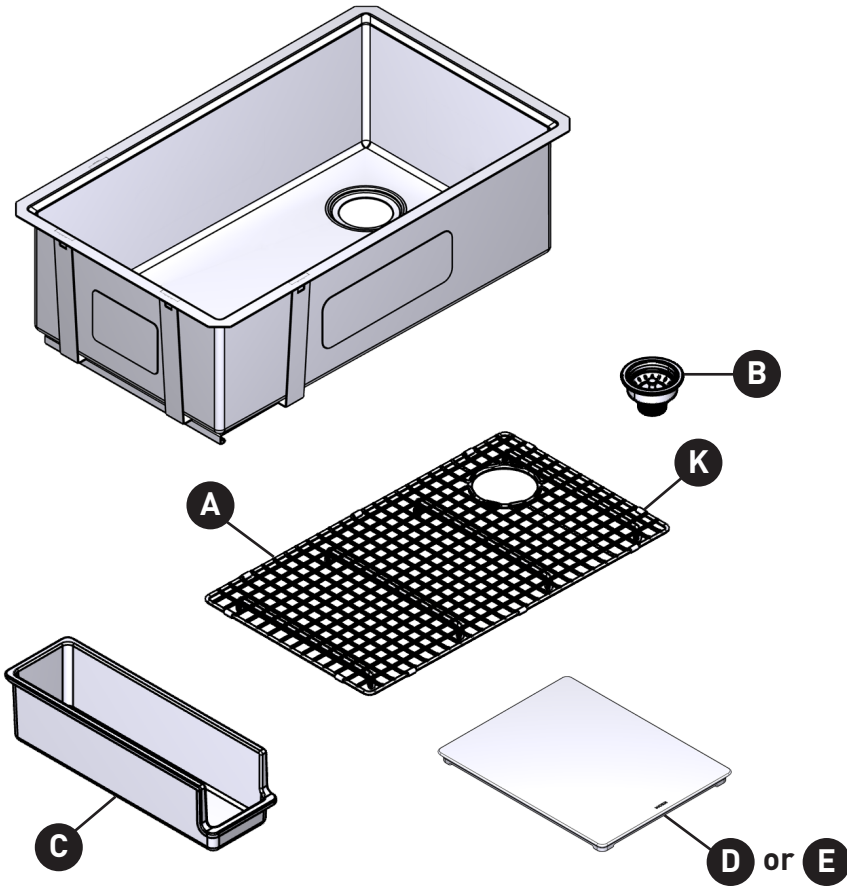

## ILLUSTRATED PARTS

### Luxe Chef 33" Workstation System Stainless Steel Undermount Single Bowl Sink GS161400R

ORDER BY PART NUMBER

ID	Kit Description	Kit Number
A	Sink Grid	212417
B	Drain Assembly with Basket Strainer	214327
C	Pullout Storage Bin	215821
D	White Oak Cutting Board	GA776
E	Acacia Cutting Board	GA781
F	Stainless Accessory Bundle	GA779
G	Drying Rack (x2)	215812
H	Prep Bin Holder, Bins (x2), Lids (x2)	215818
I	Colander	215810
J	Utensil Holder	215817
K	Bumpers for Grid	214351
L	Drop-in Mounting Hardware (x10)	212238
M	Undermount Mounting Hardware (x10)	212239

NOTE: GA776, GA781 and GA779 are sold separately.