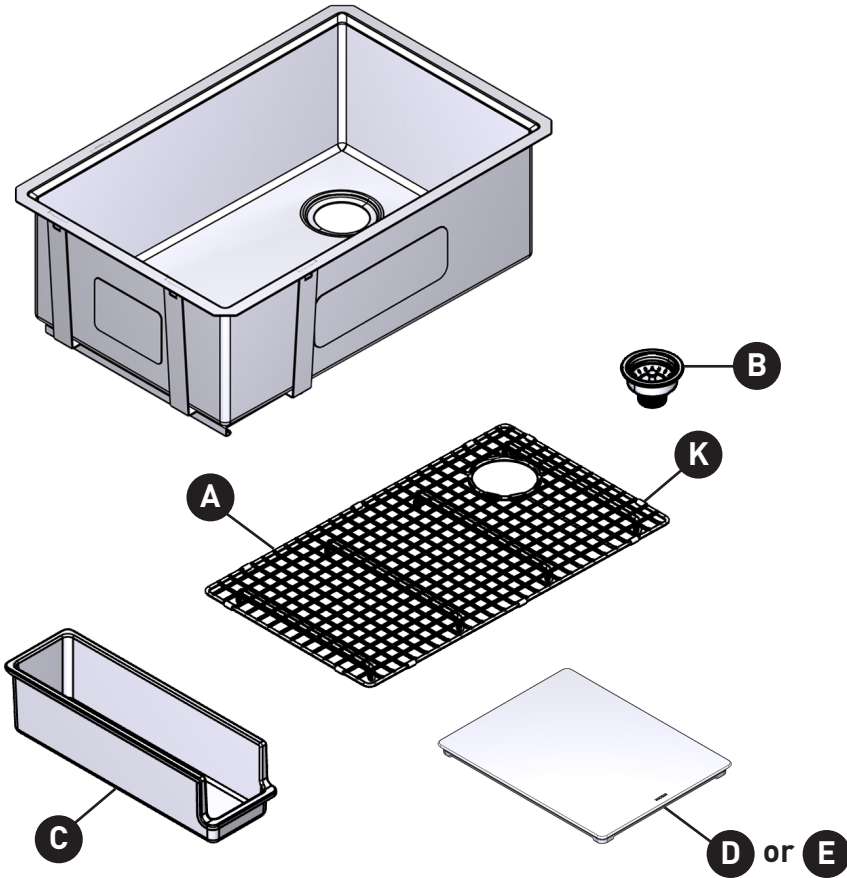

ILLUSTRATED PARTS

Luxe Chef 30" Workstation System Stainless Steel Undermount Single Bowl Sink GS161500R

ORDER BY PART NUMBER

ID	Kit Description	Kit Number
A	Sink Grid	215814
B	Drain Assembly with Basket Strainer	214327
C	Pullout Storage Bin	215821
D	White Oak Cutting Board	GA776
E	Acacia Cutting Board	GA781
F	Stainless Accessory Bundle	GA779
G	Drying Rack (x2)	215812
H	Prep Bin Holder, Bins (x2), Lids (x2)	215818
I	Colander	215810
J	Utensil Holder	215817
K	Bumpers for Grid	214351
L	Drop-in Mounting Hardware (x10)	212238
M	Undermount Mounting Hardware (x10)	212239

NOTE: GA776, GA781 and GA779 are sold separately.