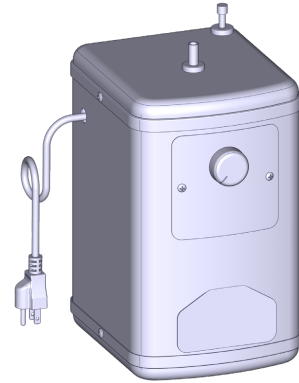

DESCRIPTION

- Insulated stainless steel with matte black powder coat finish
- Tube connections provided with Moen instant hot faucets
- For use with Moen IH7600, IH7620 and IH7660 series SIP Instant Hot open vent faucets

CAPACITY

- 5/8 gallon stainless steel tank
- 40 cups per hour

OPERATION

- Fingertip thermostatic adjustment from 140F to 190F
- Self resetting fuse to prevent dry start

ELECTRICAL

- 1500 W
- 120V / 60Hz
- 35 inch (889mm) power cord

SERVICE

- Removable drain plug

WARRANTY

- 1 year limited warranty

Visit www.moen.com/support for complete details and limitations

Instant Hot Water Tank

MODEL: IH2300

NOTE: Max 30 inch (762mm) distance from tank to power outlet.