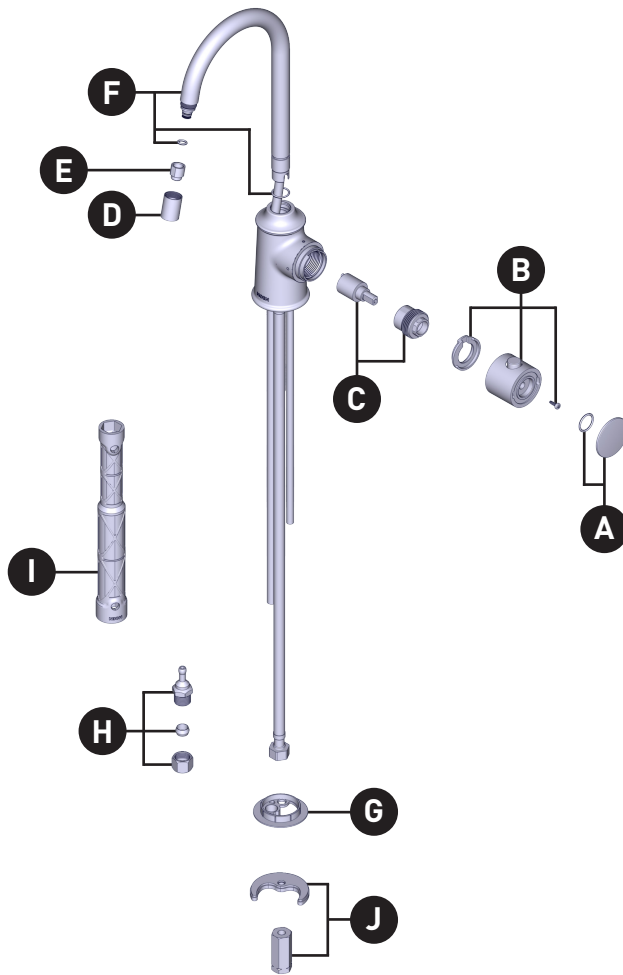

## ILLUSTRATED PARTS

### SIPTM

IH7600 Series Traditional  
Instant Hot Faucet

ORDER BY PART NUMBER

ID	Kit Number	Finish
*A	219601	See Below
*B	219602	See Below
C	219603	N/A
*D	219604	See Below
E	219605	N/A
*F	219606	See Below
G	219607	N/A
H	219608	N/A
I	118305	N/A
J	146190	N/A

NOTE: IH2300 Instant Hot Water Tank  
sold separately.

**\*Finish Determined by Suffix**

<u>Finish</u>	<u>Description</u>
No Suffix	Chrome
BG	Brushed Gold
BL	Matte Black
BZG	Bronzed Gold
NL	Nickel
SRS	Spot Resist Stainless