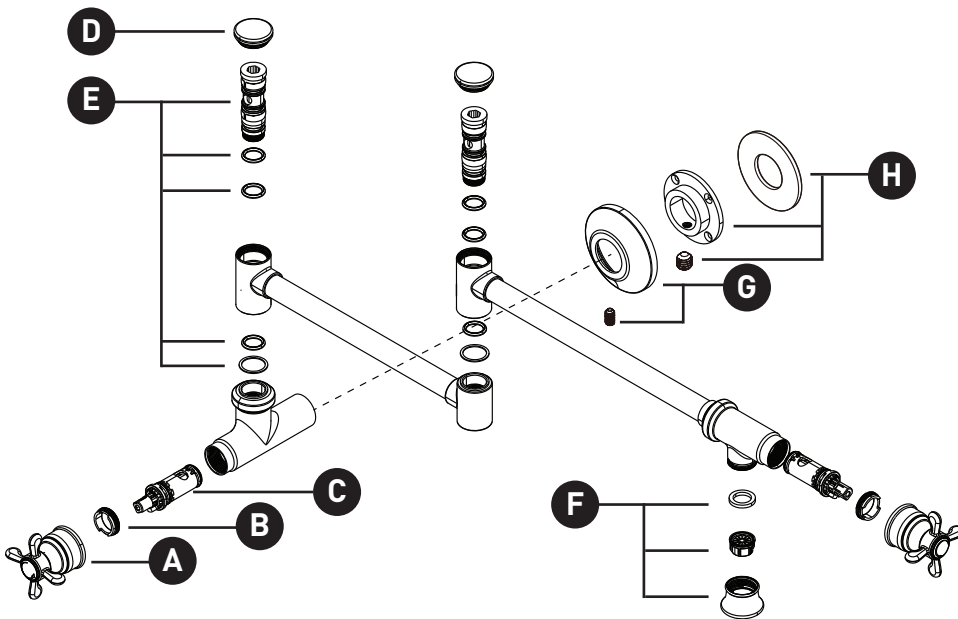

WEYMOUTH

Pot-Filler Faucet
S6641 Series

ORDER BY PART NUMBER

ID	Kit Number	Finish
*A	218802	See below
B	110307	N/A
C	14891	N/A
*D	218801	See below
E	130967	N/A
*F	130970	See below
*G	130968	See below
H	130969	N/A

<u>*Finish Determined by Suffix</u>	
<u>Finish</u>	<u>Description</u>
No Suffix	Chrome
SRS	Spot Resist Stainless
BL	Matte Black
BG	Brushed Gold
ORB	Oil Rubbed Bronze
NL	Polished Nickel