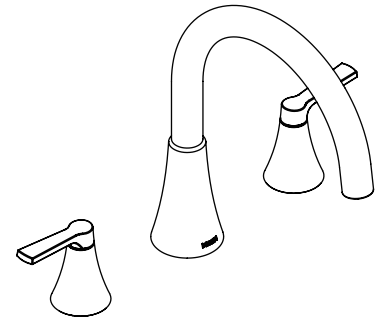

DESCRIPTION

- Metal construction with various finishes identified by suffix
- Hot and cold temperature indicators available

OPERATION

- Lever style handles with optional hot and cold indicators available
- Rotate hot side handle counterclockwise to open (clockwise to close) and the cold side handle clockwise to open and (counterclockwise to close)

JASE™
Two-Handle Roman Tub
Faucet Trim

Models: T430 series

Valves: 4792, 4793, 4794,
4796, 4797, 4798