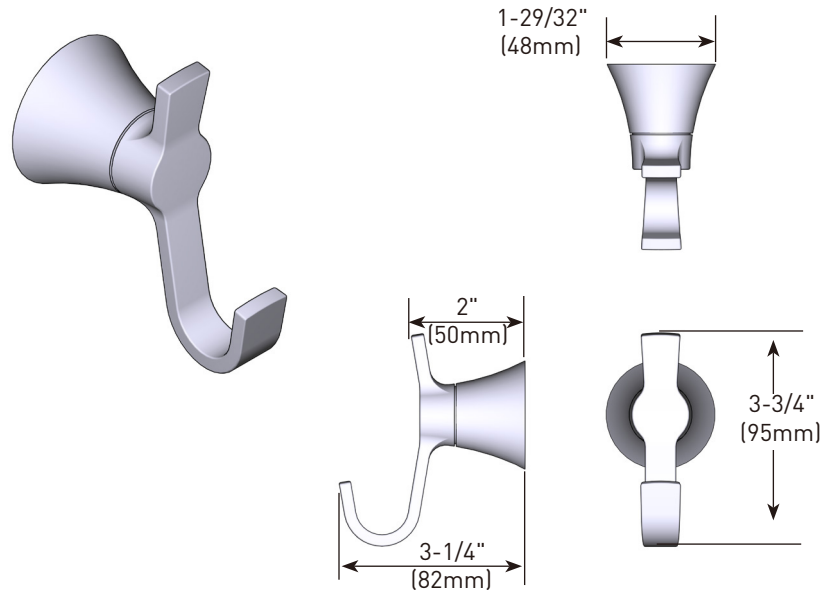

Jase™ Technical Specification

Double Robe Hook

YB0703

Stock Numbers:

- YB0703BL – Double Robe Hook**
Matte Black
- YB0703BN – Double Robe Hook**
Brushed Nickel
- YB0703BZG – Double Robe Hook**
Bronzed Gold
- YB0703CH – Double Robe Hook**
Chrome

Materials:

Double Robe Hook is constructed of zinc.

Dimensions:

Installation Instructions:

Please refer to product instructions for installation steps.

Cleaning Instructions:

To preserve the fine finish of this product, clean only with a soft damp cloth. Dry well. Do not use commercial or abrasive cleaners.

Stock Number: YB0703 Double Robe Hook

25300 AL MOEN DRIVE • NORTH OLMSTED, OH 44070
CORPORATE HEADQUARTERS: (800) 321-8809 • FAX: (800) 848-6636
INTERNATIONAL: (440) 962-2000 • FAX: (440) 962-2726
CUSTOMER SERVICE (USA): 800-882-0116 • FAX: (888) 379-2720
WWW.MOEN.COM