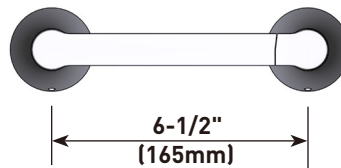

Jase™ Technical Specification

Pivoting Paper Holder

YB0708

Stock Numbers:

- YB0708BL – Pivoting Paper Holder**
Matte Black
- YB0708BN – Pivoting Paper Holder**
Brushed Nickel
- YB0708BZG – Pivoting Paper Holder**
Bronzed Gold
- YB0708CH – Pivoting Paper Holder**
Chrome

Dimensions:

Materials:

Paper Holder is constructed of zinc.

Installation Instructions:

Please refer to product instructions for installation steps.

Cleaning Instructions:

To preserve the fine finish of this product, clean only with a soft damp cloth. Dry well. Do not use commercial or abrasive cleaners.