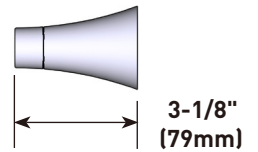

Jase™ Technical Specification

Pivoting Paper Holder

YB0708

Stock Numbers:

- ☐ **YB0708BL – Pivoting Paper Holder**
  Matte Black
- ☐ **YB0708BN – Pivoting Paper Holder**
  Brushed Nickel
- ☐ **YB0708BZG – Pivoting Paper Holder**
  Bronzed Gold
- ☐ **YB0708CH – Pivoting Paper Holder**
  Chrome

Dimensions:

Materials:

Paper Holder is constructed of zinc.

Installation Instructions:

Please refer to product instructions for installation steps.

Cleaning Instructions:

To preserve the fine finish of this product, clean only with a soft damp cloth. Dry well. Do not use commercial or abrasive cleaners.

Stock Number: YB0708 Pivoting Paper Holder

25300 AL MOEN DRIVE • NORTH OLMSTED, OH 44070
CORPORATE HEADQUARTERS: (800) 321-8809 • FAX: (800) 848-6636
INTERNATIONAL: (440) 962-2000 • FAX: (440) 962-2726
CUSTOMER SERVICE (USA): 800-882-0116 • FAX: (888) 379-2720
WWW.MOEN.COM

©2024 Moen Incorporated. Moen is a registered trademark and Jase is a trademark of Moen Incorporated. All rights reserved.

MOEN®