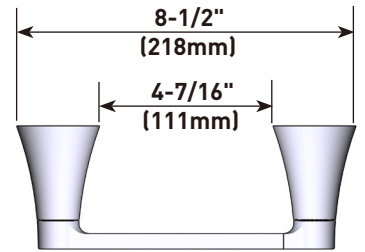

Jase™ Technical Specification

Pivoting Paper Holder

YB0708

Stock Numbers:

- YB0708BL – Pivoting Paper Holder**
Matte Black
- YB0708BN – Pivoting Paper Holder**
Brushed Nickel
- YB0708BZG – Pivoting Paper Holder**
Bronzed Gold
- YB0708CH – Pivoting Paper Holder**
Chrome

Dimensions:

Materials:

Paper Holder is constructed of zinc.

Installation Instructions:

Please refer to product instructions for installation steps.

Cleaning Instructions:

To preserve the fine finish of this product, clean only with a soft damp cloth. Dry well. Do not use commercial or abrasive cleaners.