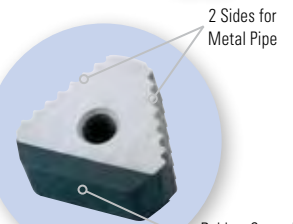

## Deburring Tools for Plastic

**DEB2** deburrs inner and outer edges of PVC, CPVC, ABS, PP, and PE pipe through 2" diameter. Made from steel, the cone design allows it to be used on even the smallest pipe, including 1/8" diameter. **DEB4** deburrs fast – one easy revolution produces a 3/32" 15° chamfer in seconds. This aluminum die-cast tool features a hardened steel blade that is reversible for two cutting edges and sharpenable. DEB4 fits comfortably in one's hand and creates a smooth chamfered pipe end so solvent spreads evenly as pipe is joined. Deburrs six pipe sizes: 1/4" through 4". Used on PVC, CPVC, ABS.

## Chain Vises for Plastic Pipe

Standard Reed Chain and Tripod vises have dual-purpose jaws for holding plastic and metal pipe. Rubber-coated jaws provide protection against damaging plastic pipe and soft metal pipe. Jaws are easily rotated from plastic pipe position to metal pipe position to protect against damage to pipe and to maximize productivity. Rotate jaws for two sets of free jaws for the chain vise and one extra pair of jaws on a tripod vise.

### ✓ WHY REED?

- 3-sided jaws for chain vises are easily rotated from plastic pipe position to metal pipe position and back.
- 2-sided Tripod jaws are easily reversed for plastic pipe position or metal pipe position.

For Plastic Pipe Up to 6";  
One Side of Jaw for  
Plastic/Soft Metal

R450P Tripod  
Jaws

XTRA  
VALUE!

CV4P Jaws  
Rubber-Coated  
Side for  
Soft Metals or  
Plastic Pipe

R450P  
Tripod