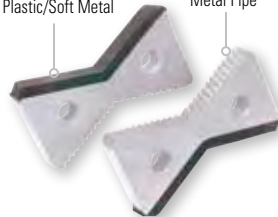

✓ WHY REED?

- 3-sided jaws for chain vises are easily rotated from plastic pipe position to metal pipe position and back.
- 2-sided Tripod jaws are easily reversed for plastic pipe position or metal pipe position.

For Plastic Pipe Up to 6";
One Side of Jaw for
Plastic/Soft Metal

R450P Tripod
Jaws