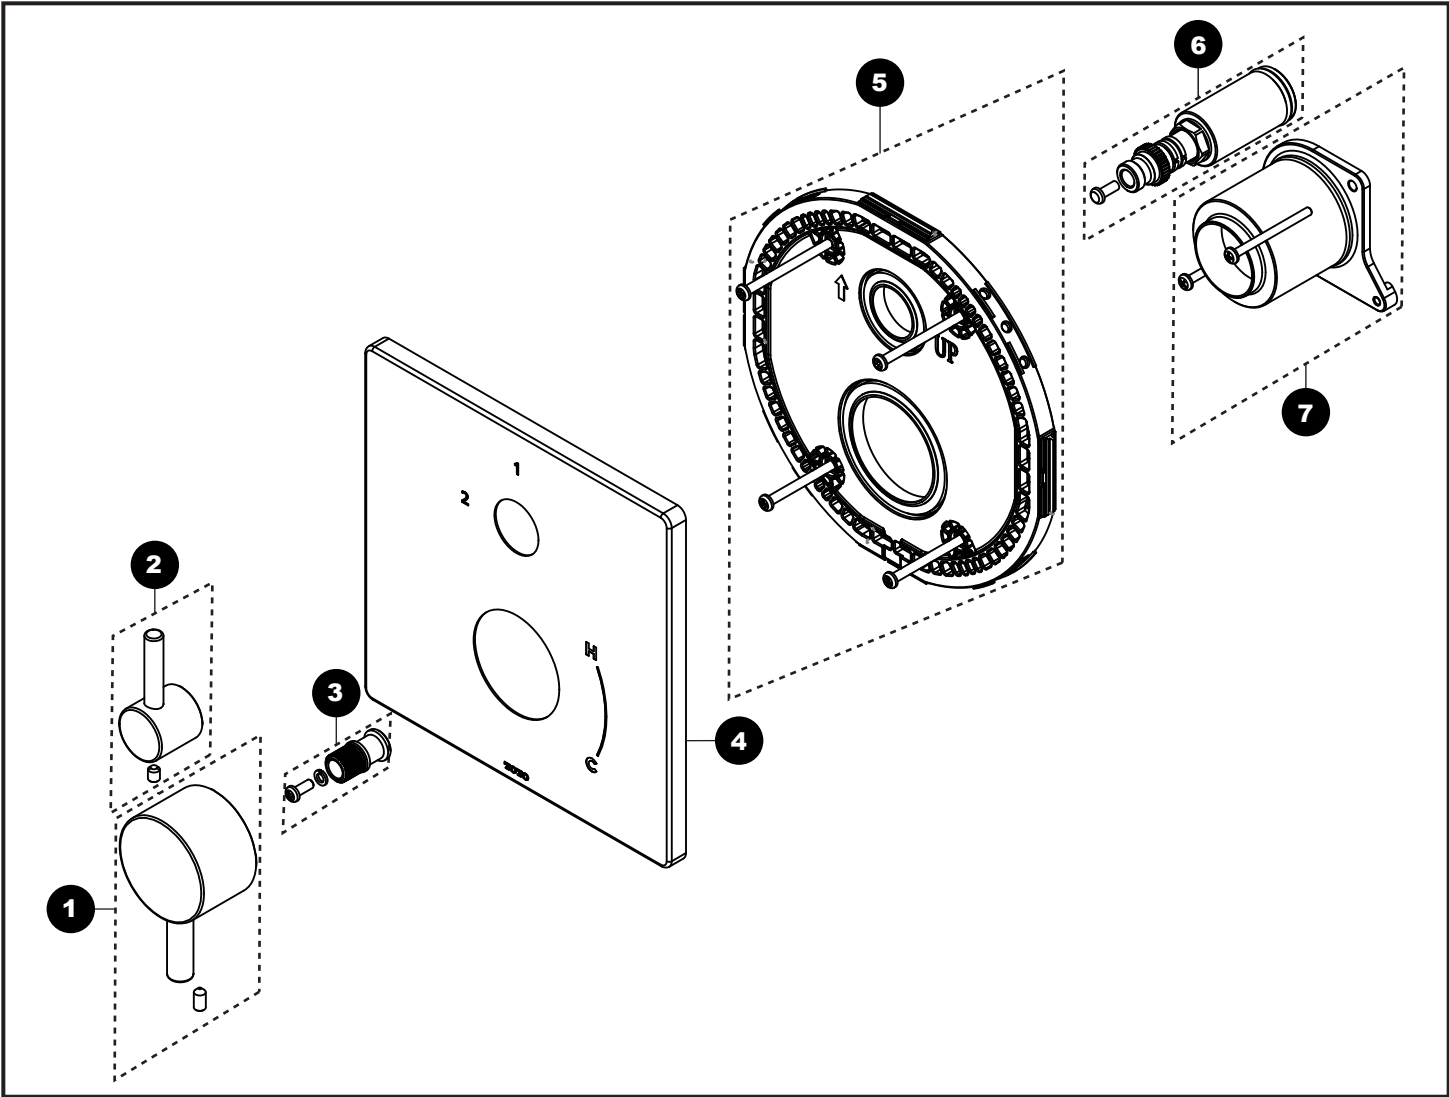

Pressure Balance Valve with Diverter Trim - Square

Item	Part	Description
1	THP5655#\$\$	PBV Handle & Set Screw
2	THP5656#\$\$	DIV Handle & Set Screw
3	THP5654	PBV Adapter, Lock Washer & Screw (1pc)
4	THP5661#\$\$	Escutcheon Square
5	THP5662	Plate, Square & (4pc) Screws
6	THP5651#\$\$	Div Collar & Screw
7	THP5652#\$\$	PBV Collar & (2pc) Screws

LEGEND
\$\$ = Denotes Finish
#CP = Polished Chrome
#BN = Brushed Nickel

MADE TO ORDER
\$\$ = Denotes Finish
#PN = Polished Nickel
#PFG = Polished French Gold
#PBR = Polished Bronze
#MBL = Matte Black

* Please specify finish when ordering