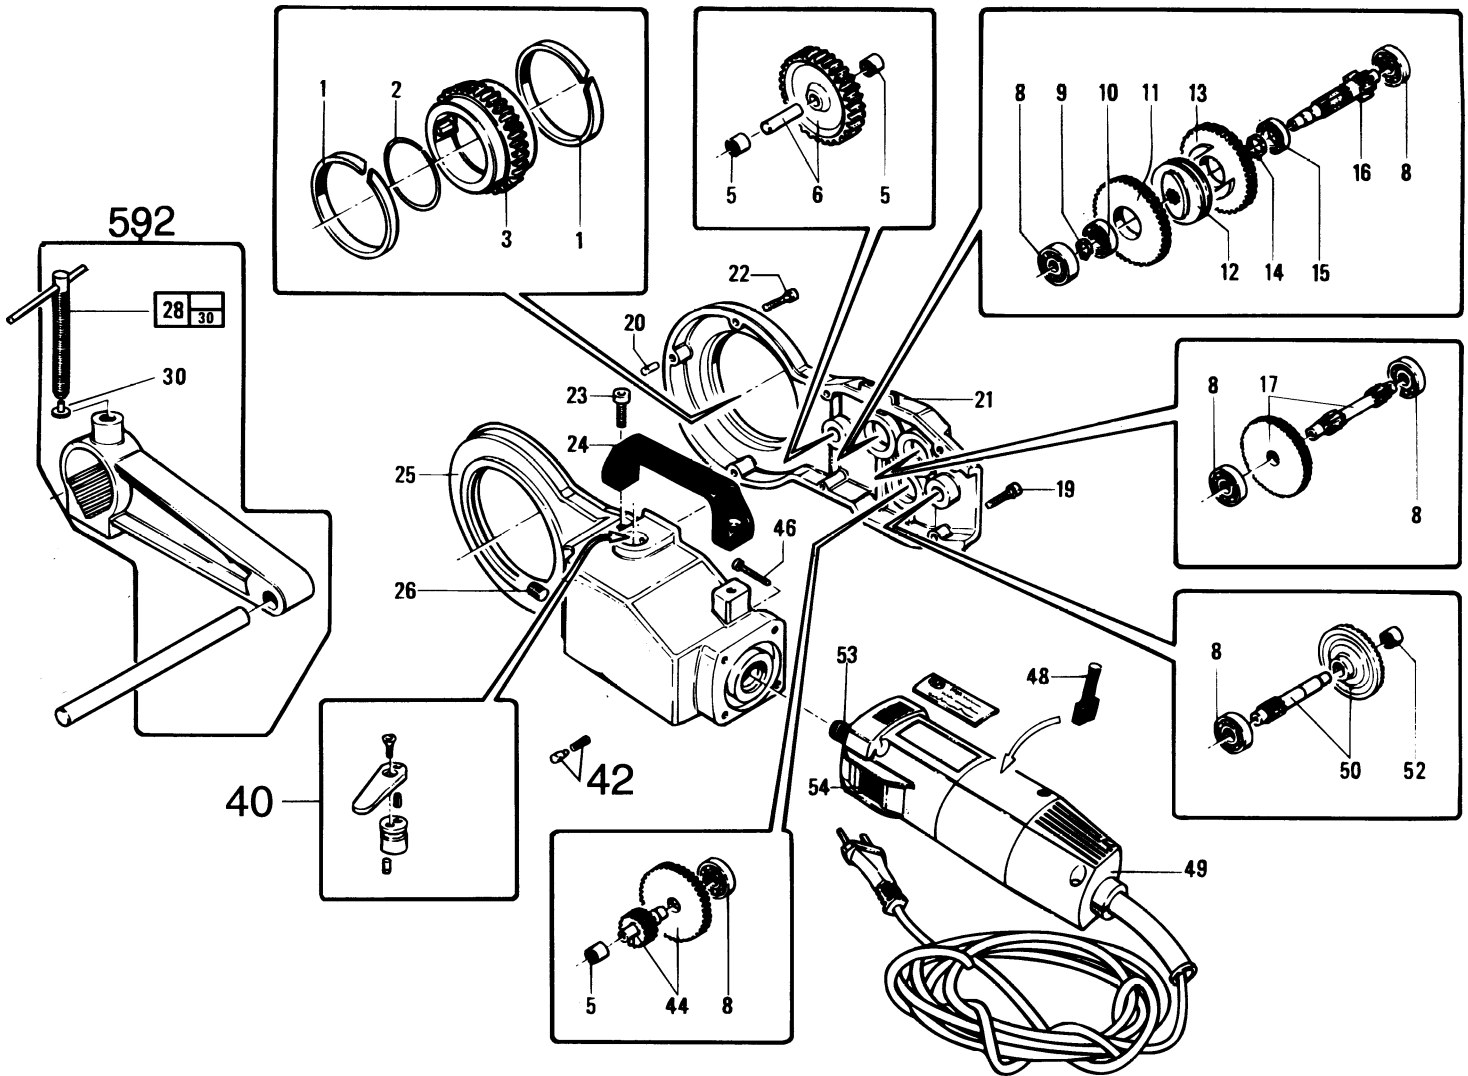

PIPE TOOLS & VISES
SINCE 1896

701 Power Drive

Replacement Parts

Parts List

Ref. No.	Description	Item Code	Ref. No.	Description	Item Code
1	701DHB Drive Hub Bearing	95225	24	701H Handle For 701PD	95260
3	701DH Drive Hub Complete	95226	25	Aluminum Gear CASE Body	95240
5	Needle Bearing	95227	26	Gear Case Cap	95241
6	Pinion Bear W/Shaft	95228	28	701 VHS Handle & Screw W/Jaw	95258
8	701BB Ball Bearing	95229	30	701 VJ Round Jaw Only	95259
9	Washer F/701	95230	40	701GSW Gear Switch	95261
14	Washer F/701	95233	42	Spring & Pin	95242
16	Shaft W/Spline F/701	95234	46	701MS Motor Screw	95262
19	Short Body Screw W/701	95235	48	701 Brush Carbon Brushes, Pair	95254
20	Body Alignment Pin F/701	95236	49	701MC Repl. Motor Complete	95251
21	701AC Aluminum Cover	95237	50	Reverse Gear & Shaft	95244
22	Long Body Screw F/701	95238	52	Needle Bearing	95245
23	Handle Screw F/701	95239	53	Tapered Motor Shaft	95246
			54	701MSW Motor Switch	95263