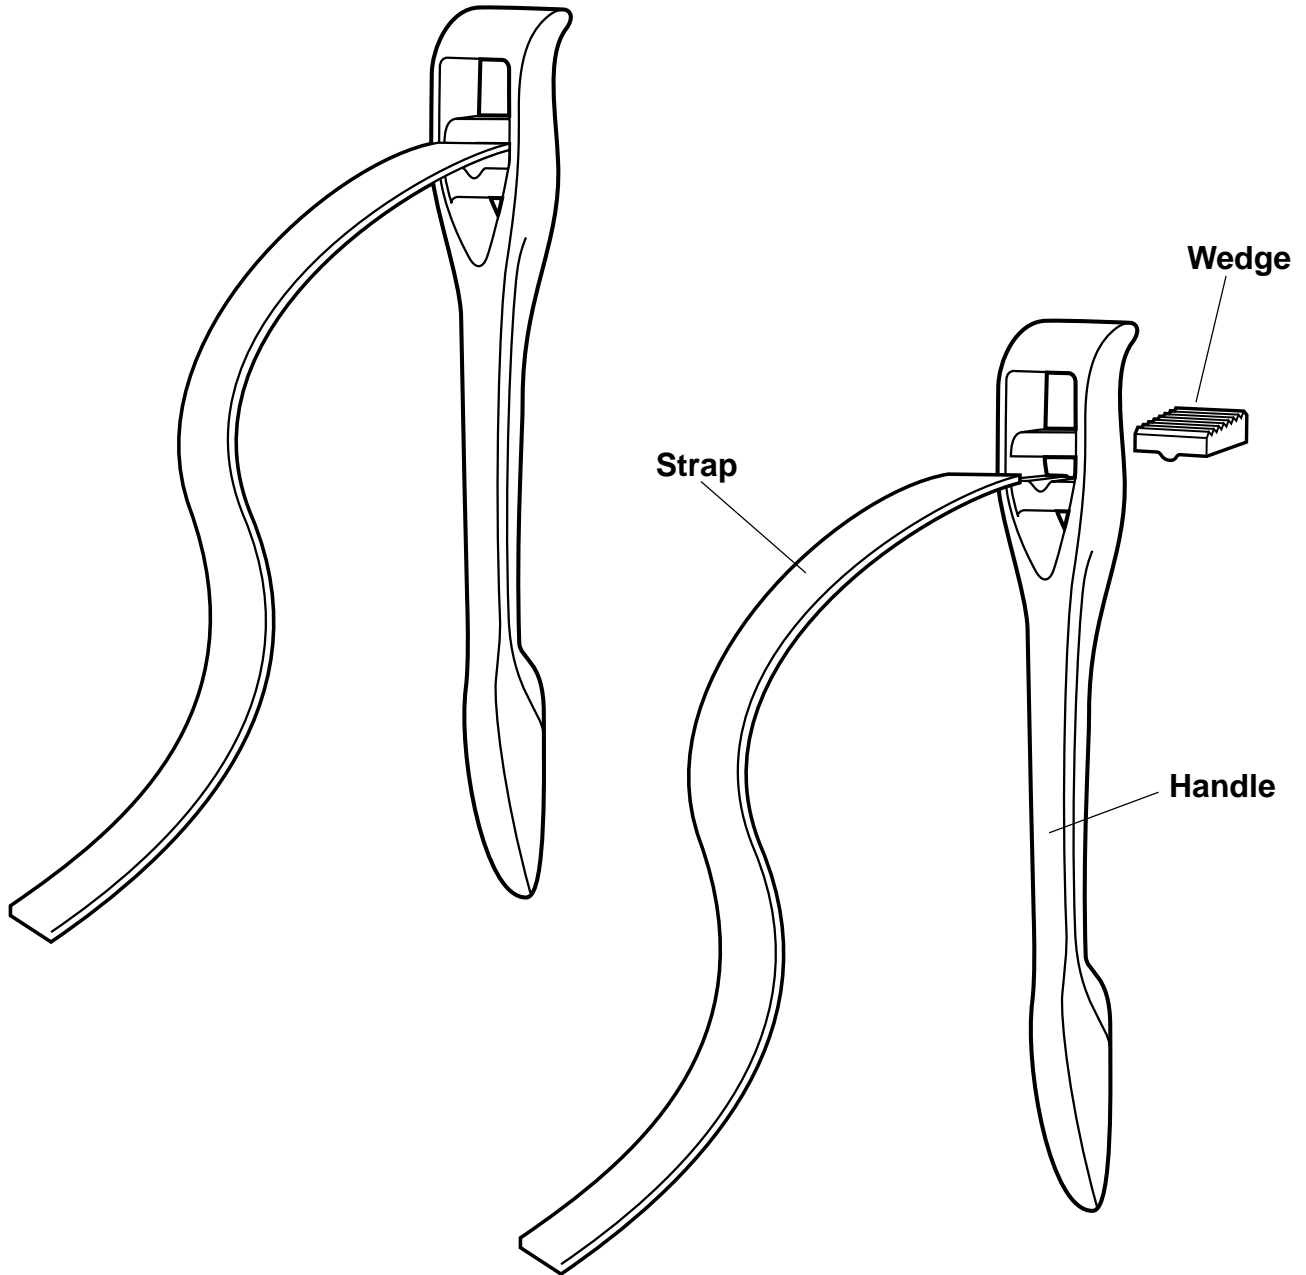

PIPE TOOLS & VISES
SINCE 1896

Strap Wrench ("A" models)

Replacement Parts

Parts List

STRAP			WEDGE	
Tool	Item Code	Cat. No.	Item Code	Cat. No.
SW12A	92248	SW12AS	92251	SW12AW
SW12A30	92247	SW12A30S	92251	SW12AW
SW18A	92249	SW18AS	92252	SW18AW
SW24A	92250	SW24AS	92253	SW24AW