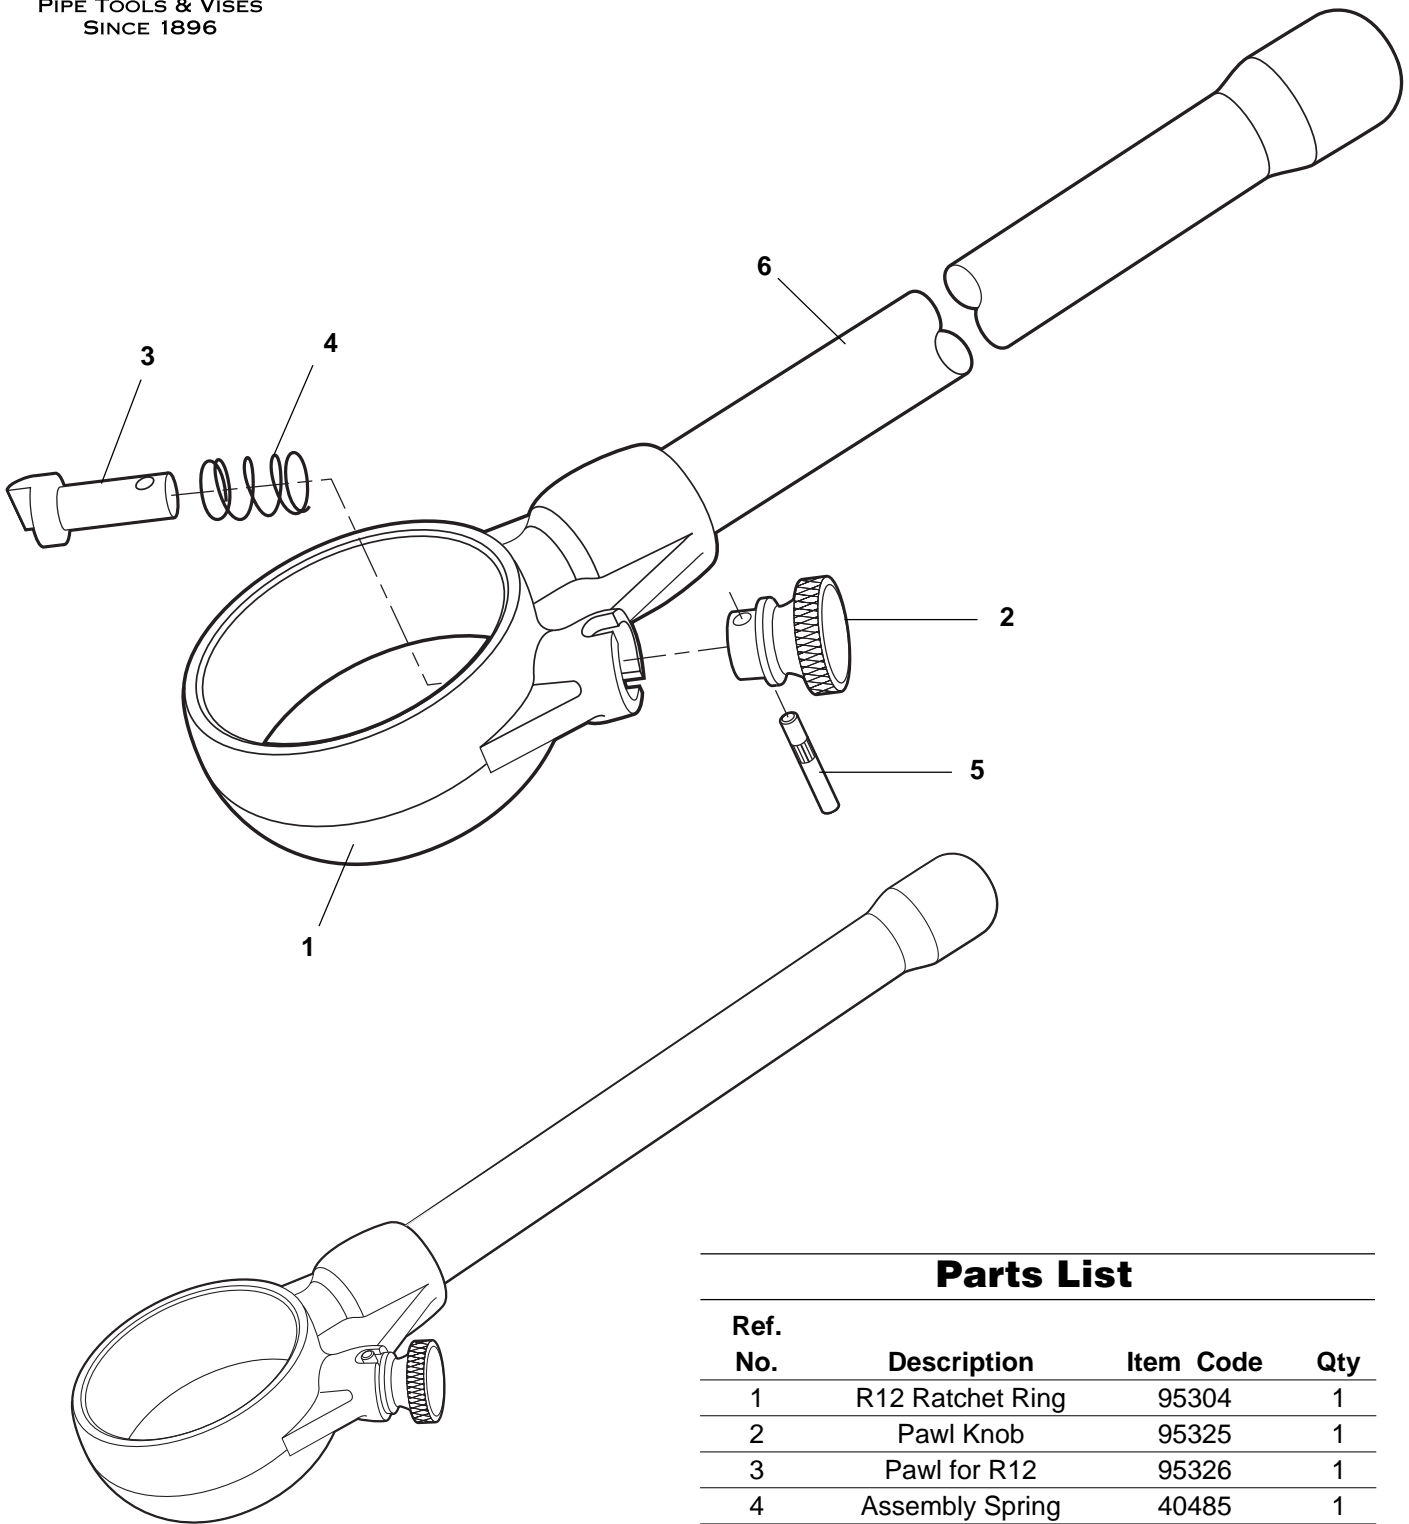

PIPE TOOLS & VISES
SINCE 1896

R12 Ratchet Ring & Handle

Replacement Parts

Parts List

Ref. No.	Description	Item Code	Qty
1	R12 Ratchet Ring	95304	1
2	Pawl Knob	95325	1
3	Pawl for R12	95326	1
4	Assembly Spring	40485	1
5	Drive Pin	40486	1
6	Handle	97220	1