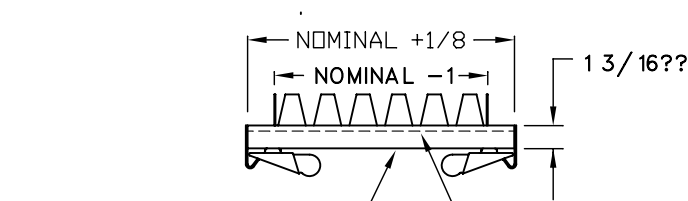

6500

PROJECT	SUBMITTAL REVIEW
LOCATION	
ENGINEER	
ARCHITECT	
CONTRACTOR