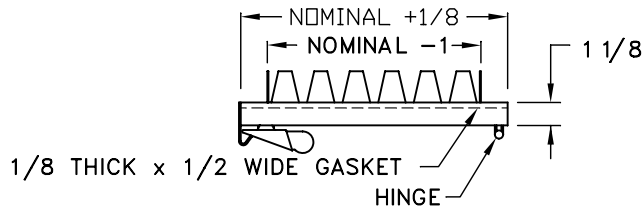

Optional

- ☐ Aluminum Construction
- ☐ Stainless Steel Construction

6000