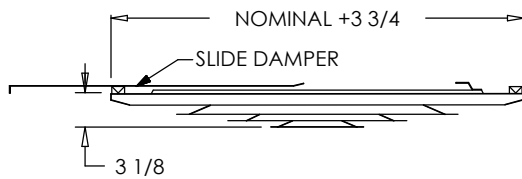

**425 Series  
Step Down Diffuser with  
Slide-in Damper**

**Standard:**

- All steel galvaneal construction
- For evaporative coolers or central blower systems
- Modern step-down design
- 4-way air-diffusion
- Countersunk mounting holes for flush appearance with color matching Phillips posi-drive screws
- One-piece removable slide damper for off season closure
- Soft White