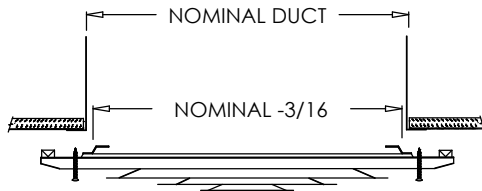

**425 Series  
Step Down Diffuser with  
Slide-in Damper**

**Standard:**

- All steel galvaneal construction
- For evaporative coolers or central blower systems
- Modern step-down design
- 4-way air-diffusion
- Countersunk mounting holes for flush appearance with color matching Phillips posi-drive screws
- One-piece removable slide damper for off season closure
- Soft White