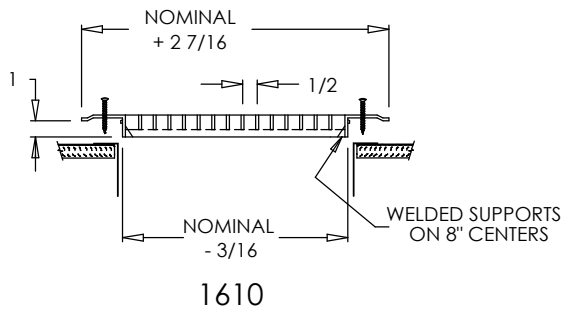

Plating:

☐ Polished Brass	☐ Copper
☐ Antique Brass	☐ Pewter
☐ Polished Chrome	☐ Satin Nickel

PROJECT	SUBMITTAL REVIEW
LOCATION	
ENGINEER	
ARCHITECT	
CONTRACTOR