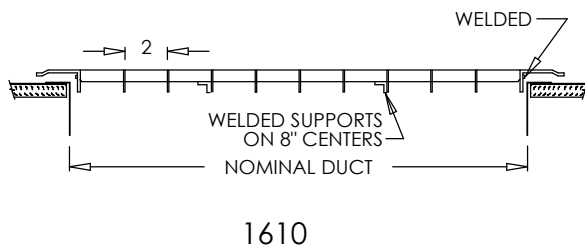

Plating:

☐ Polished Brass	☐ Copper
☐ Antique Brass	☐ Pewter
☐ Polished Chrome	☐ Satin Nickel

PROJECT	SUBMITTAL REVIEW
LOCATION	
ENGINEER	
ARCHITECT	
CONTRACTOR