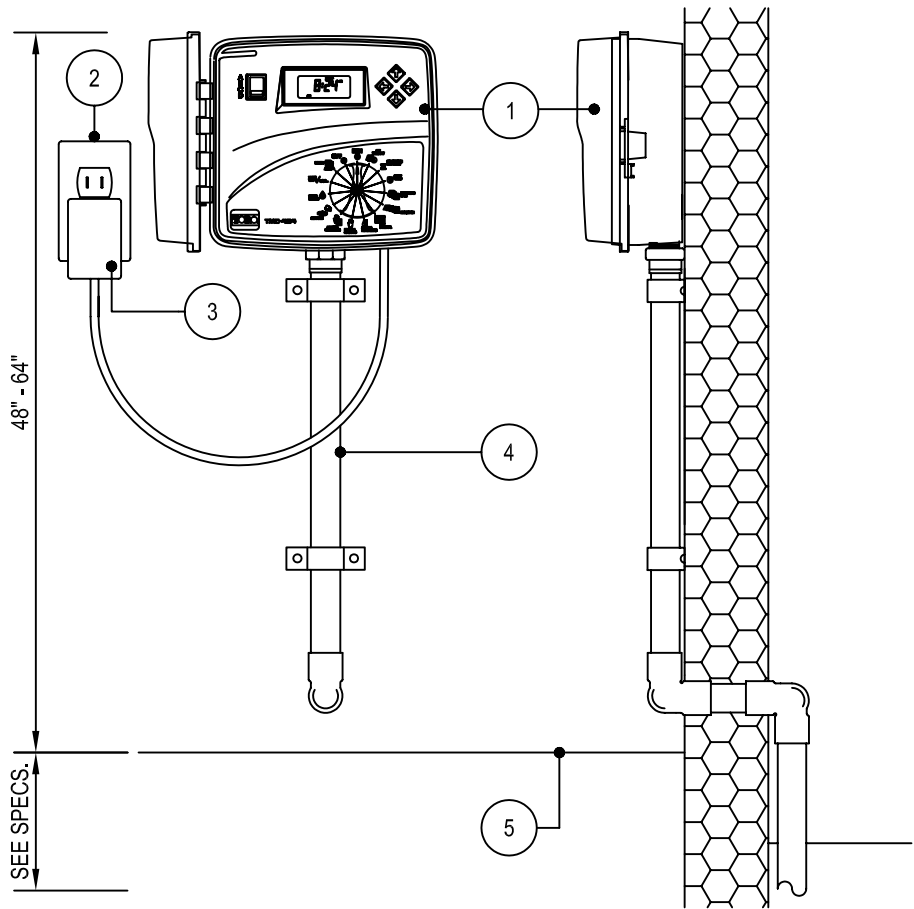

TORO-IRRIGATION DIVISION
 5825 JASMINE STREET
 RIVERSIDE, CA 92504
 TOLL FREE: 1-800-664-4740
 PHONE: (951) 785-3152
 FAX: (951) 359-1870
 www.toro.com

LEGEND

1. WALL-MOUNT CONTROLLER TORO INDOOR MODEL NO. TMC-424-ID

SEE IRRIGATION LEGEND FOR NUMBER OF STATIONS

SECURE TO WALL WITH APPROPRIATE FASTENERS.
2. EXISTING GROUNDED 115V OUTLET
3. PLUG IN TRANSFORMER 115 VAC, 60 HZ
4. 3/4" FIELD CONDUIT HOLE FOR FIELD WIRES, RAIN SWITCH and/or EZ REMOTE.

SECURE WIRES TO INTERIOR WALL WITH APPROPRIATE PIPE CLAMPS.
5. INTERIOR FLOOR OF BUILDING OR GARAGE.

FRONT SECTION/ELEVATION
NOT TO SCALE

RIGHT-SIDE SECTION/ELEVATION
NOT TO SCALE

NOTES:

1. INSTALLATION TO BE COMPLETED IN ACCORDANCE WITH MANUFACTURERS SPECIFICATIONS.
2. DO NOT SCALE DRAWINGS.
3. CONTRACTORS NOTE: FOR PRODUCT AND COMPANY INFORMATION VISIT www.CADdetails.com/info REFERENCE NUMBER 065-253.

TMC-424 SERIES

INTERIOR WALL MOUNT CONTROLLER (PLASTIC)