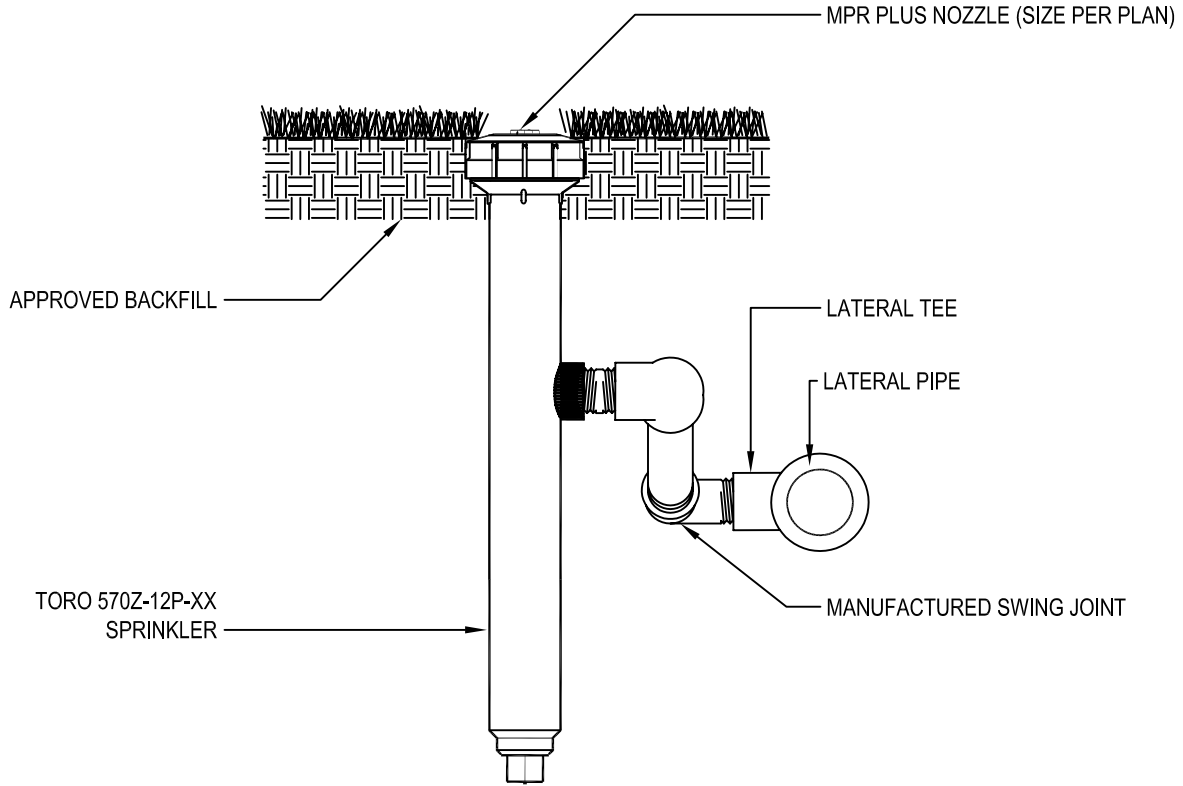

TORO-IRRIGATION DIVISION
 5825 JASMINE STREET
 RIVERSIDE, CA 92504
 TOLL FREE: 1-800-664-4740
 PHONE: (951) 785-3152
 FAX: (951) 359-1870
 www.toro.com

SECTION/ELEVATION
 NOT TO SCALE

- SELECT DESIRED OPTION
- SUPER FUNNY PIPE, SIDE INLET
 - SWING JOINT, SIDE INLET (SHOWN)
 - SUPER FUNNY PIPE
 - SWING JOINT
 - RISER

NOTES:

1. INSTALLATION TO BE COMPLETED IN ACCORDANCE WITH MANUFACTURER'S SPECIFICATIONS.
2. DO NOT SCALE DRAWINGS.
3. INSTALL SPRINKLER AT FINISHED GRADE.

ST SPRINKLERS: 570Z SERIES 12" POP-UP

FIXED-SPRAY SPRINKLER, SWING JOINT, SIDE INLET